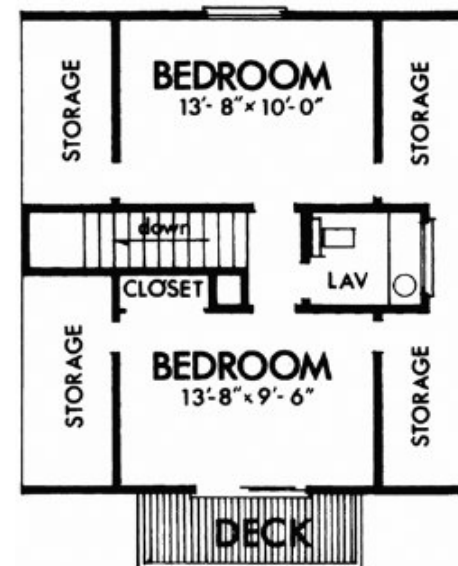

Walz Family Builders

PO Box 1395, Crystal Beach, TX 77650

409-684-8011

www.WalzFamilyBuilders.com

Model 15-521

Total Sq. Ft.: 1002