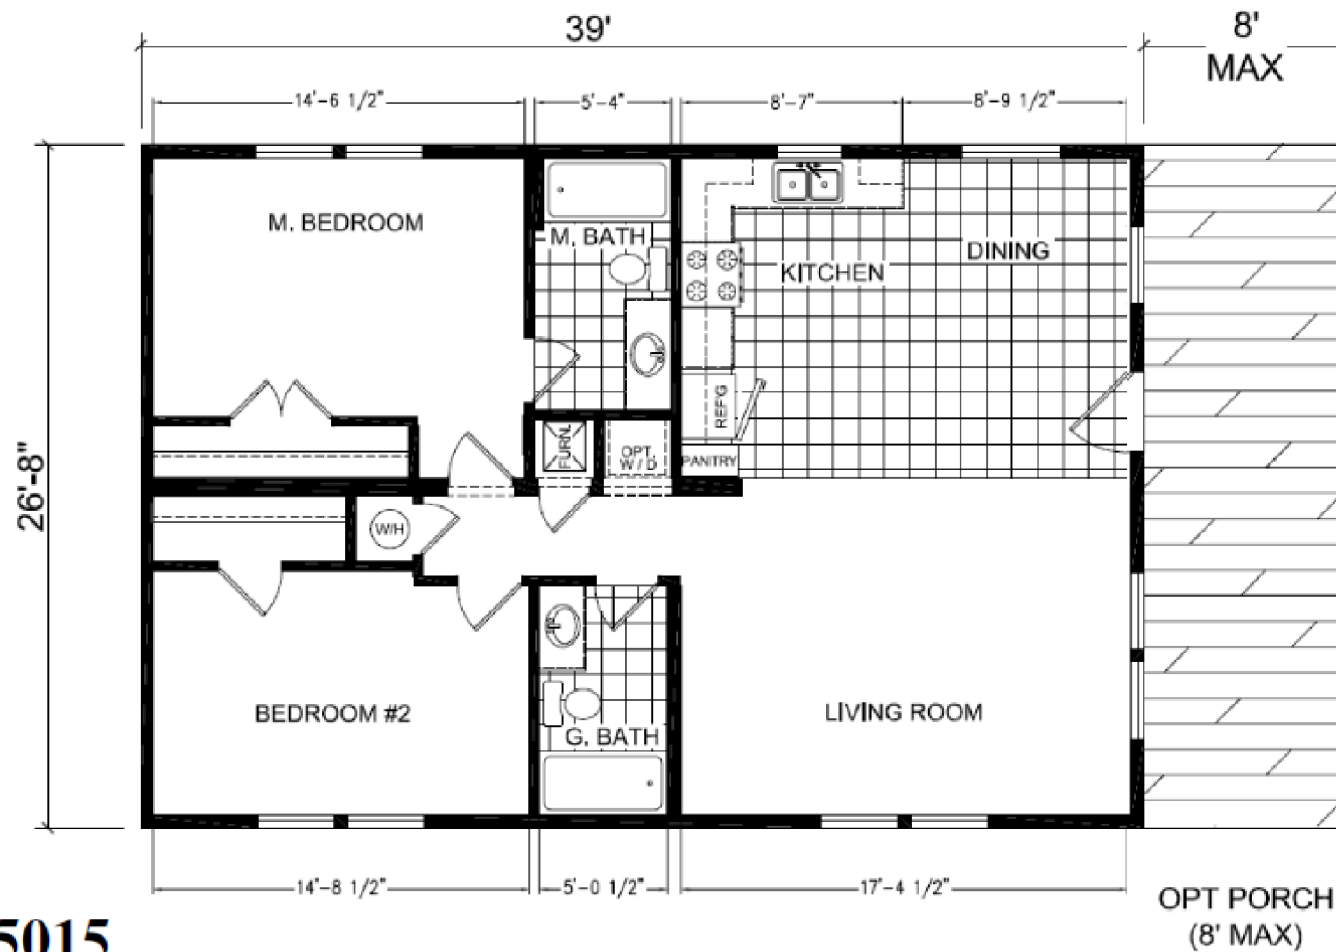

Walz Family Builders

PO Box 1395, Crystal Beach, TX 77650

409-684-8011

www.WalzFamilyBuilders.com

Model 5015

Total sq. ft.: 1040