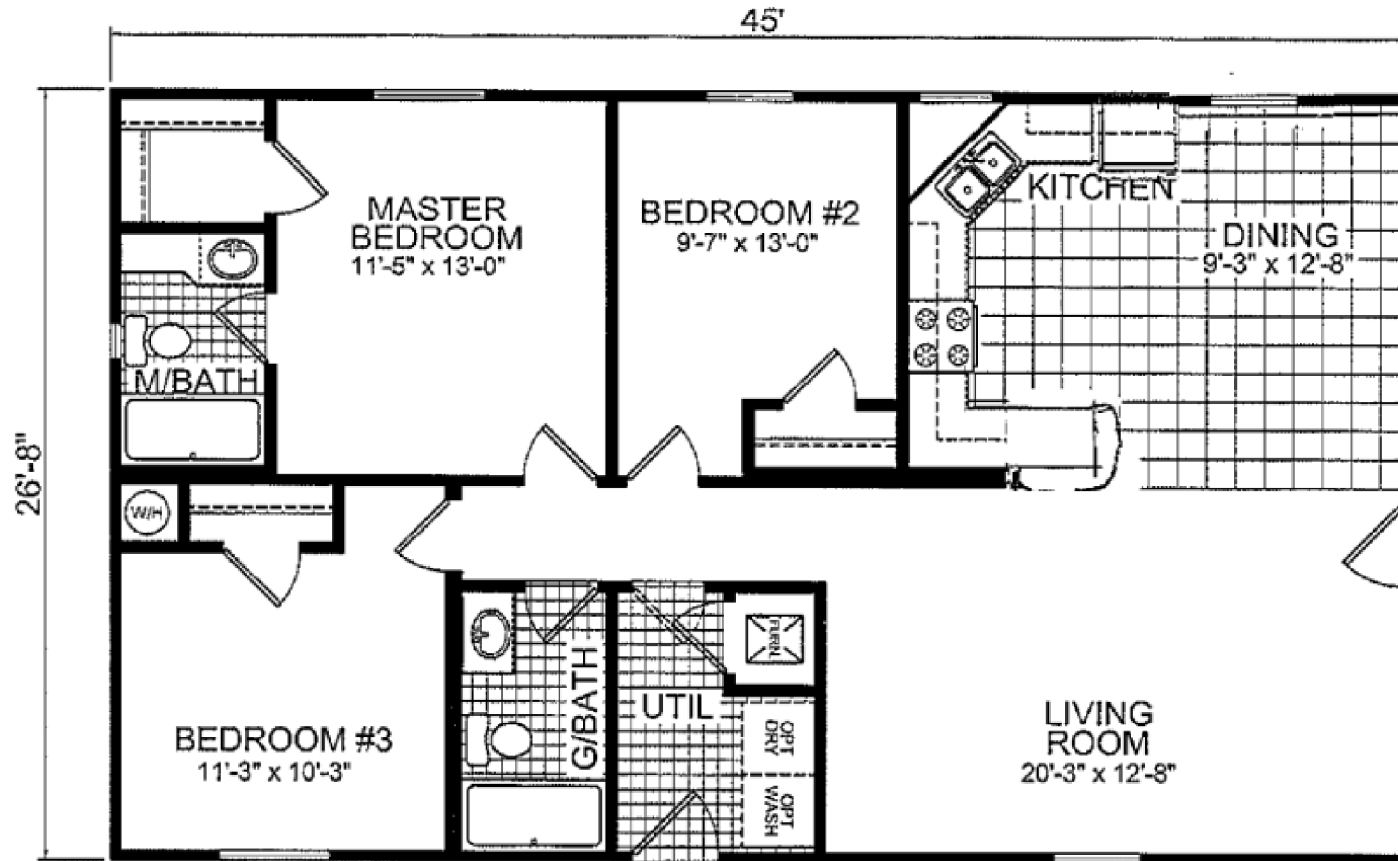

Walz Family Builders

PO Box 1395, Crystal Beach, TX 77650

409-684-8011

www.WalzFamilyBuilders.com

Model 105

Total sq. ft.: 1135