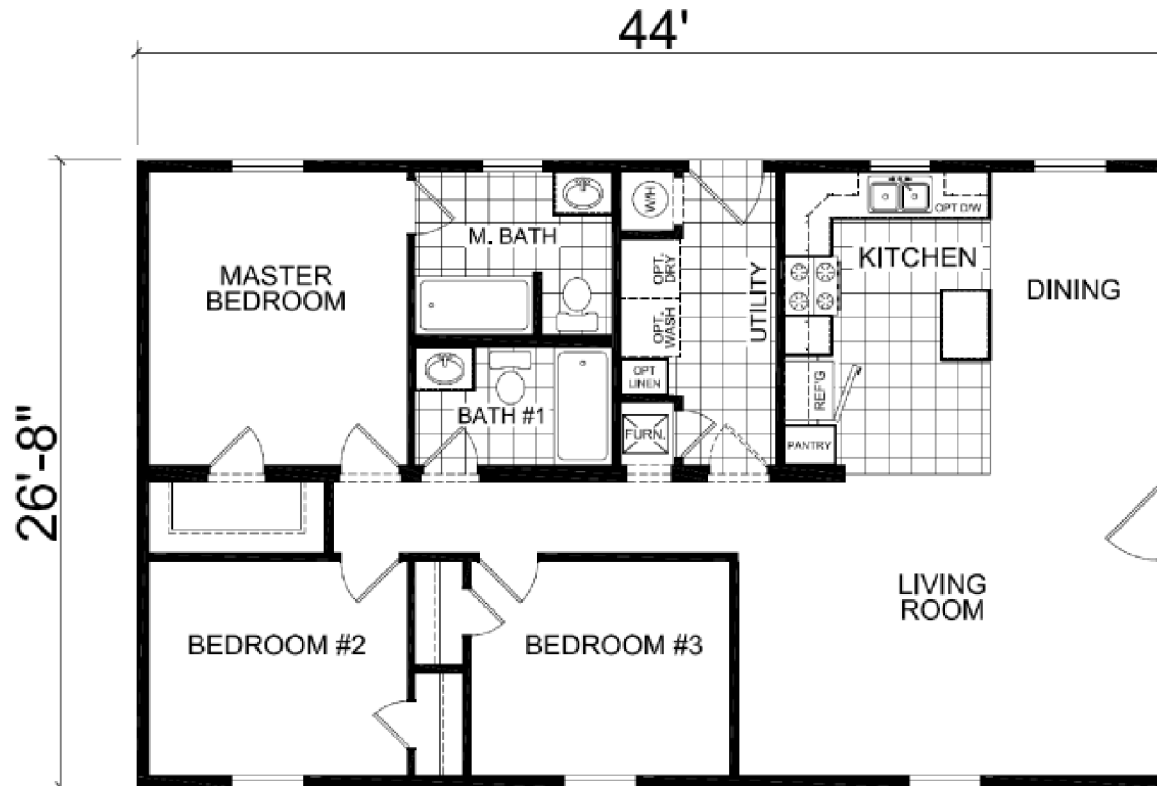

Walz Family Builders

PO Box 1395, Crystal Beach, TX 77650

409-684-8011

www.WalzFamilyBuilders.com

Model 5007

Total sq. ft.: 1173