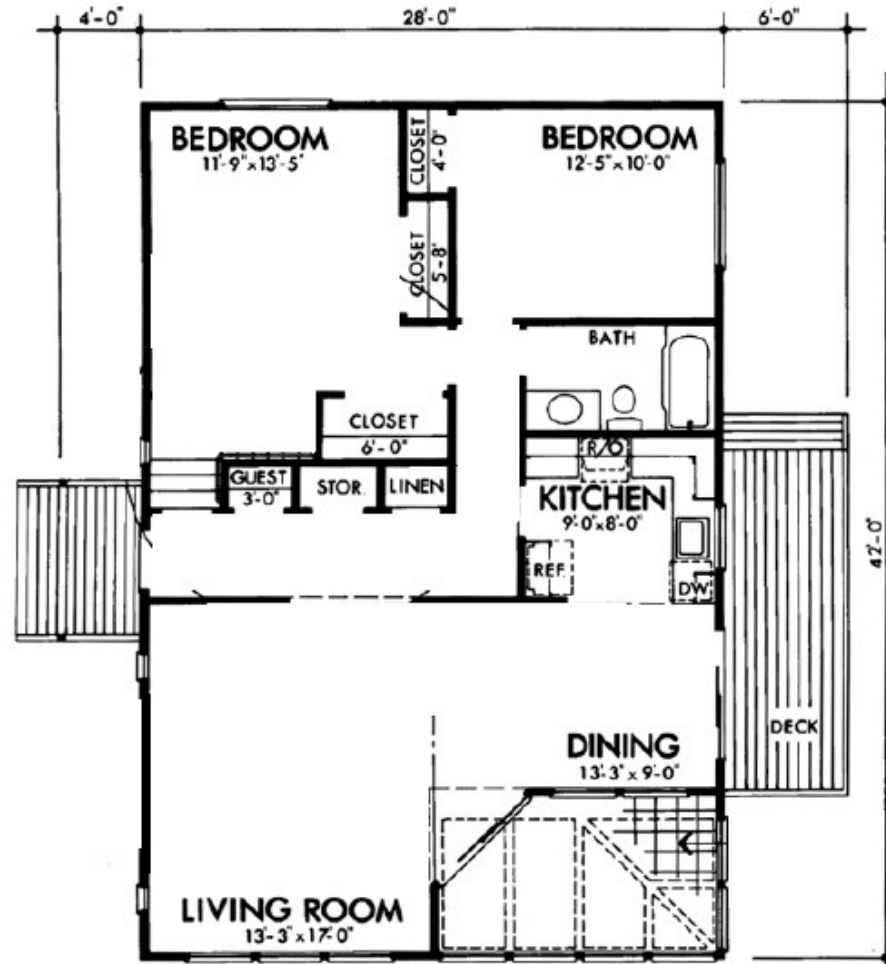

Walz Family Builders

PO Box 1395, Crystal Beach, TX 77650

409-684-8011

www.WalzFamilyBuilders.com

Model 15-670

Total Sq. Ft.: 1175