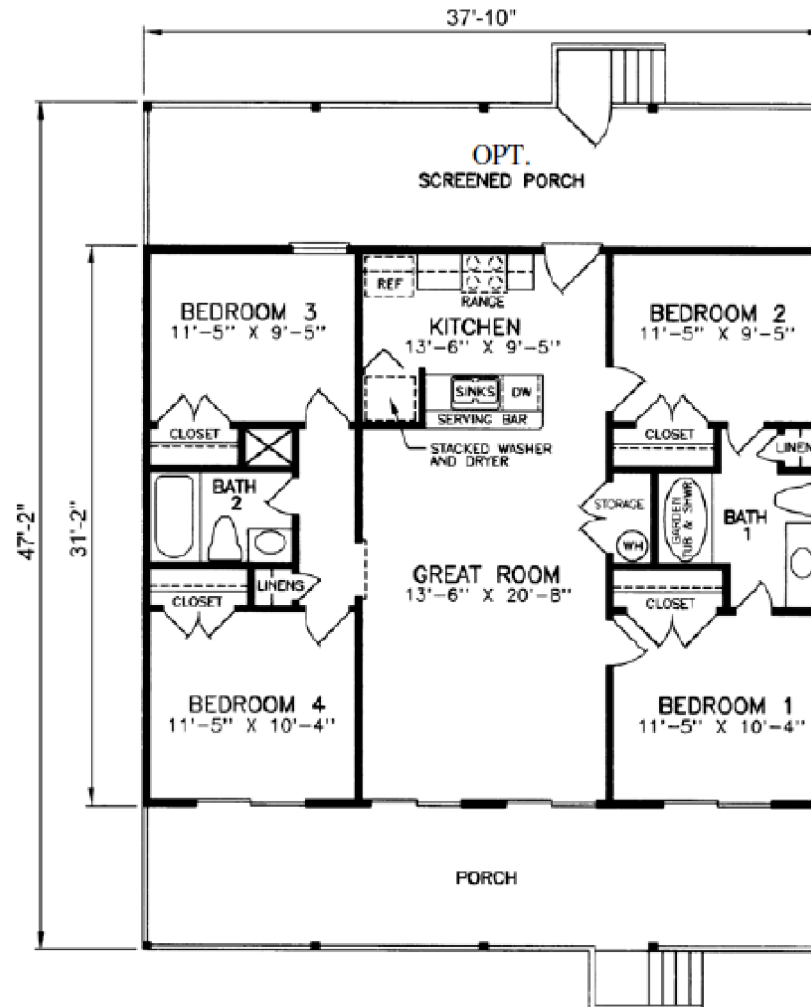

# Walz Family Builders

PO Box 1395, Crystal Beach, TX 77650

409-684-8011

[www.WalzFamilyBuilders.com](http://www.WalzFamilyBuilders.com)

**Model 20-332**

Total Sq. Ft.: 1179