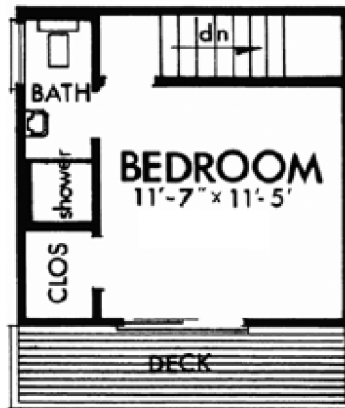

Walz Family Builders

PO Box 1395, Crystal Beach, TX 77650

409-684-8011

www.WalzFamilyBuilders.com

Model 15-622

Total Sq. Ft.: 1188