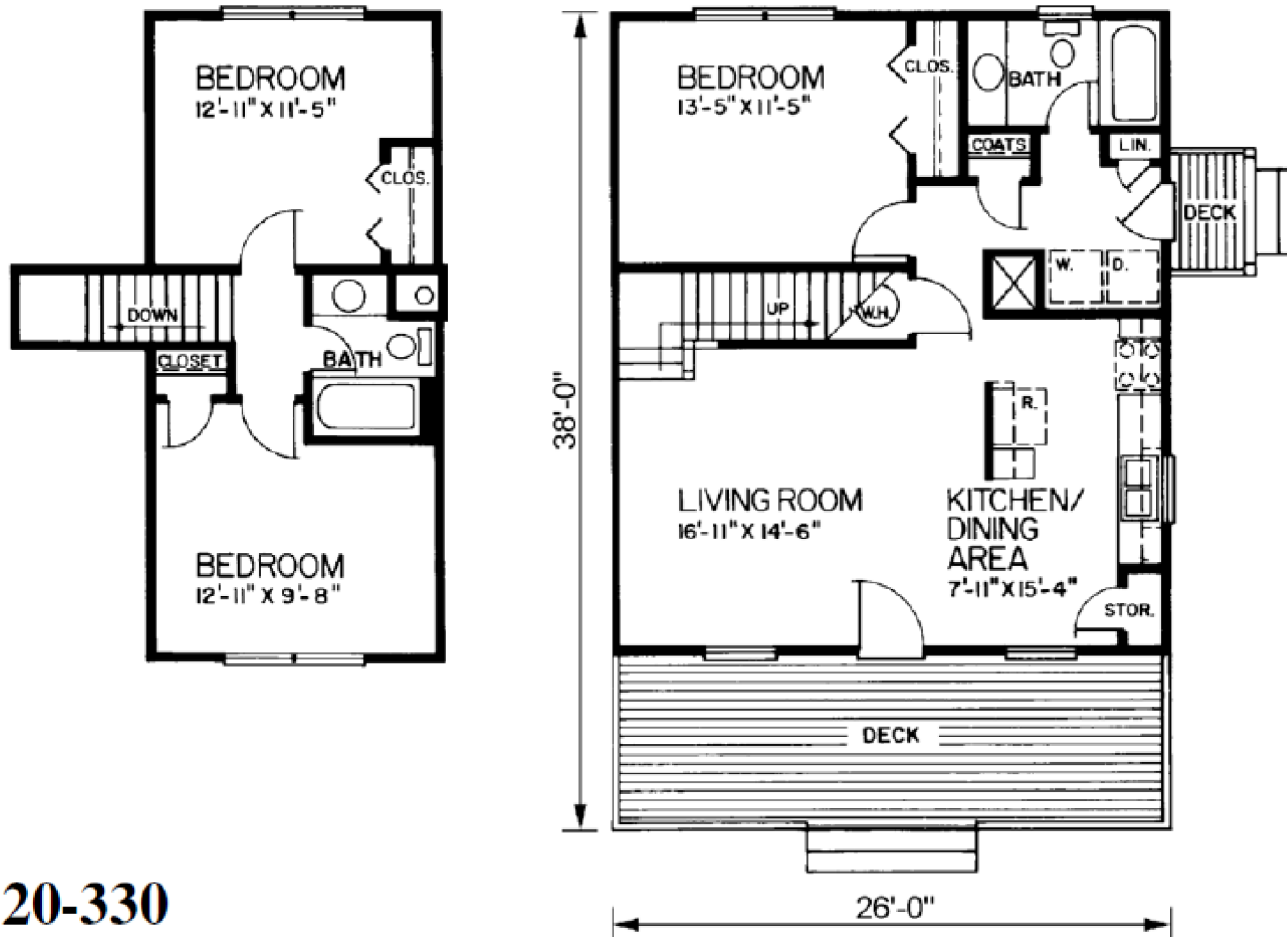

Walz Family Builders

PO Box 1395, Crystal Beach, TX 77650

409-684-8011

www.WalzFamilyBuilders.com

Model 20-330

Total Sq. Ft.: 1190