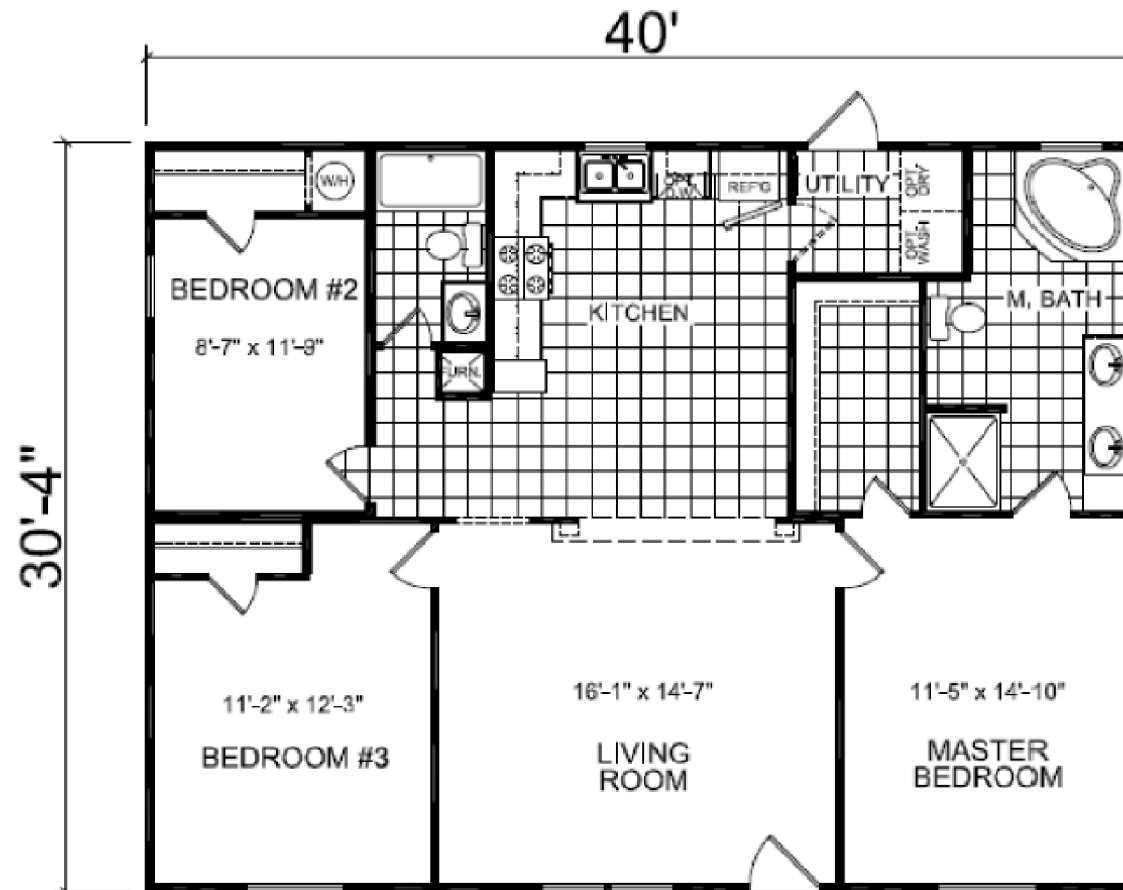

# Walz Family Builders

PO Box 1395, Crystal Beach, TX 77650

409-684-8011

[www.WalzFamilyBuilders.com](http://www.WalzFamilyBuilders.com)

**Model 3240**

Total sq. ft.: 1213