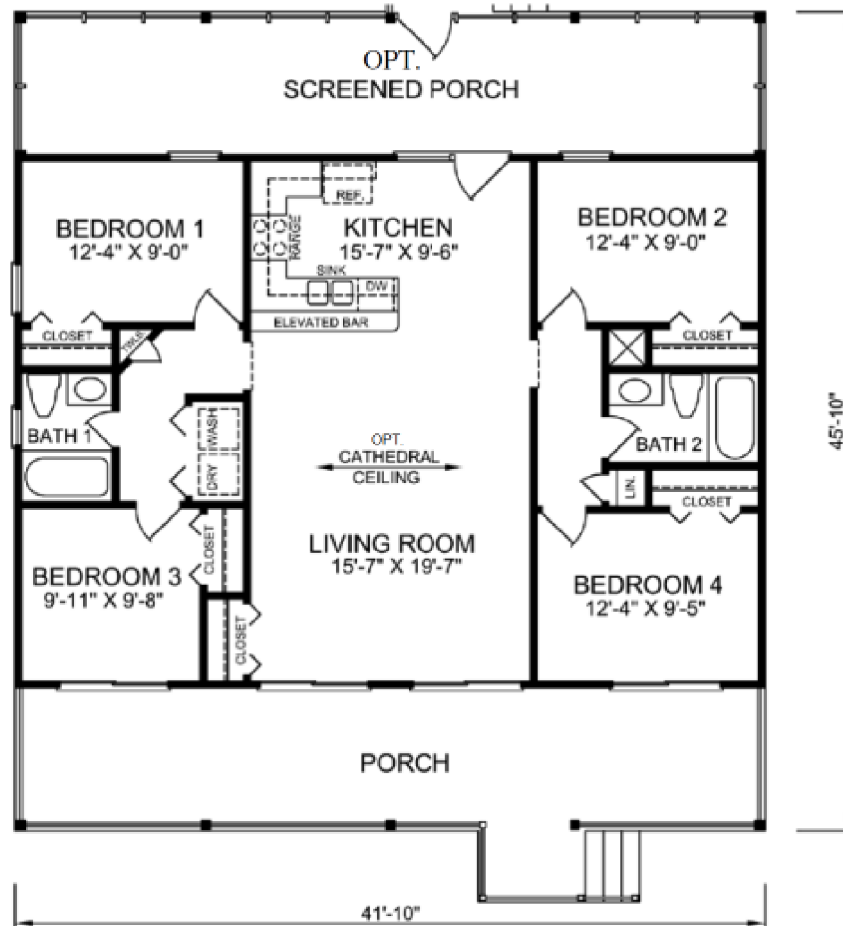

# Walz Family Builders

PO Box 1395, Crystal Beach, TX 77650

409-684-8011

[www.WalzFamilyBuilders.com](http://www.WalzFamilyBuilders.com)

**Model 20-333**

Total Sq. Ft.: 1248