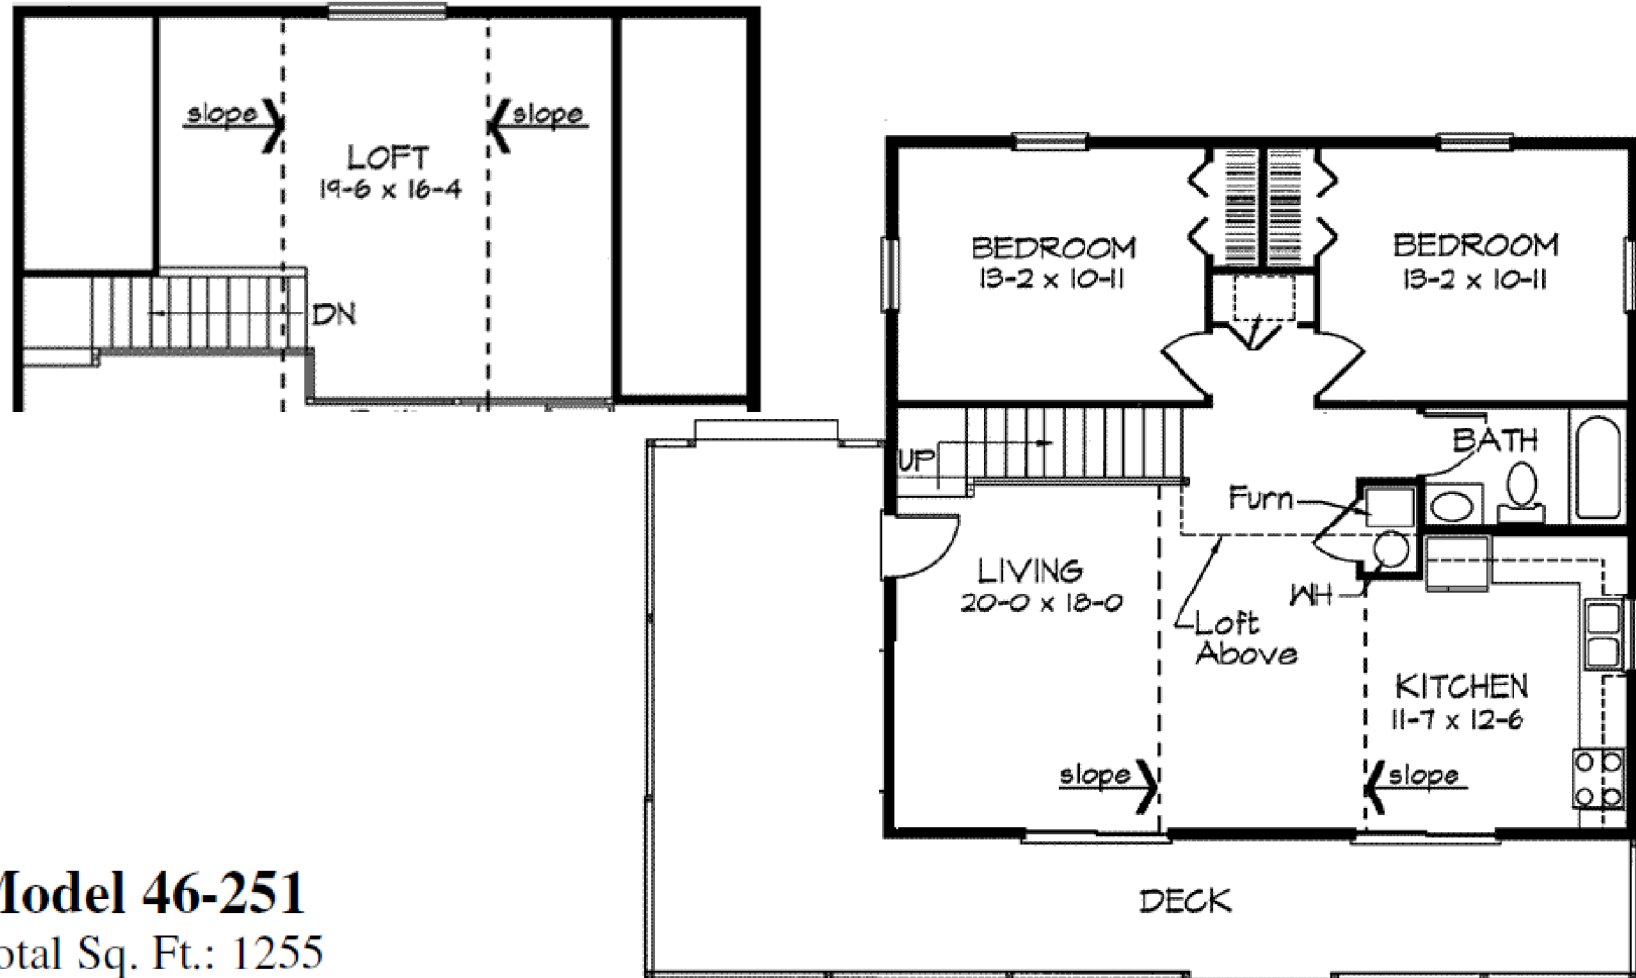

Walz Family Builders

PO Box 1395, Crystal Beach, TX 77650

409-684-8011

www.WalzFamilyBuilders.com

Model 46-251

Total Sq. Ft.: 1255