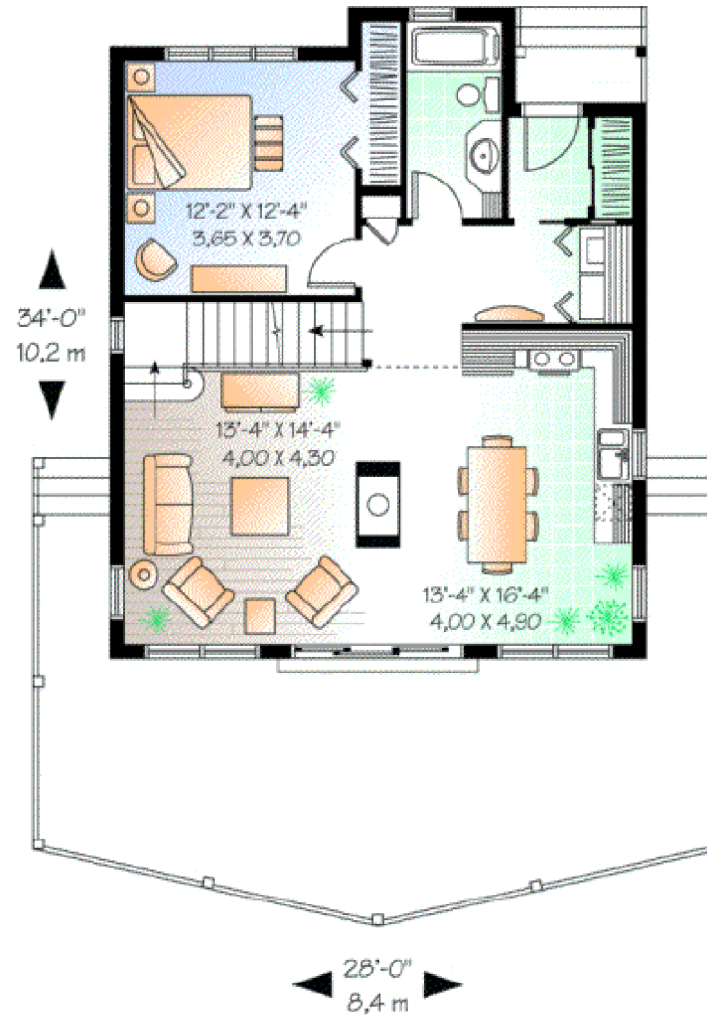

Walz Family Builders

PO Box 1395, Crystal Beach, TX 77650

409-684-8011

www.WalzFamilyBuilders.com

Model 5-767

Total Sq. Ft.: 1301