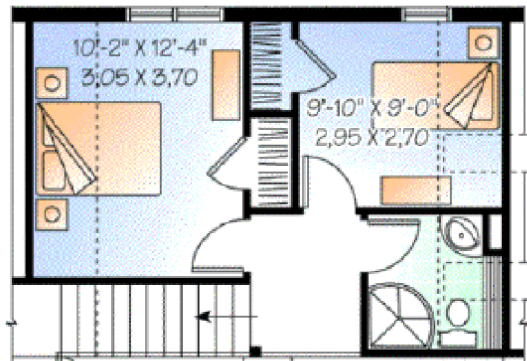

Walz Family Builders

PO Box 1395, Crystal Beach, TX 77650

409-684-8011

www.WalzFamilyBuilders.com

Model 5-767

Total Sq. Ft.: 1301