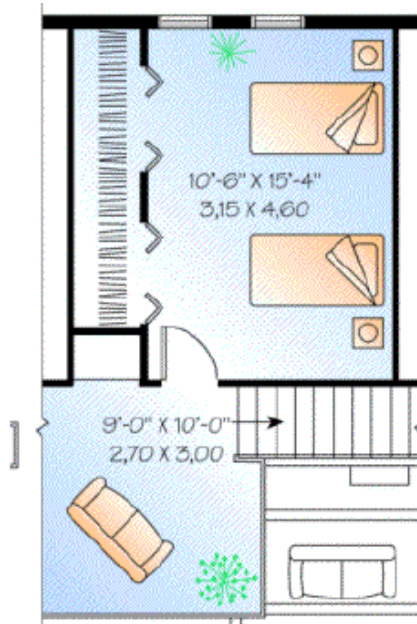

Walz Family Builders

PO Box 1395, Crystal Beach, TX 77650

409-684-8011

www.WalzFamilyBuilders.com

▲
38'-4"
11,5 m
▼

◀ 24'-8" 7,4 m ▶

Model 5-840

Total Sq. Ft.: 1304