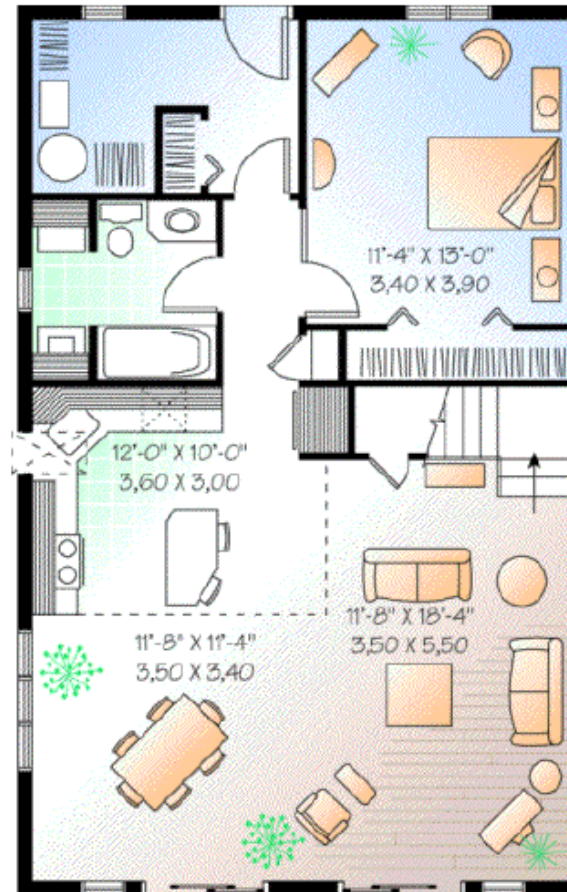

Walz Family Builders

PO Box 1395, Crystal Beach, TX 77650

409-684-8011

www.WalzFamilyBuilders.com

▲
38'-4"
11,5 m
▼

◀ 24'-8" 7,4 m ▶

Model 5-840

Total Sq. Ft.: 1304