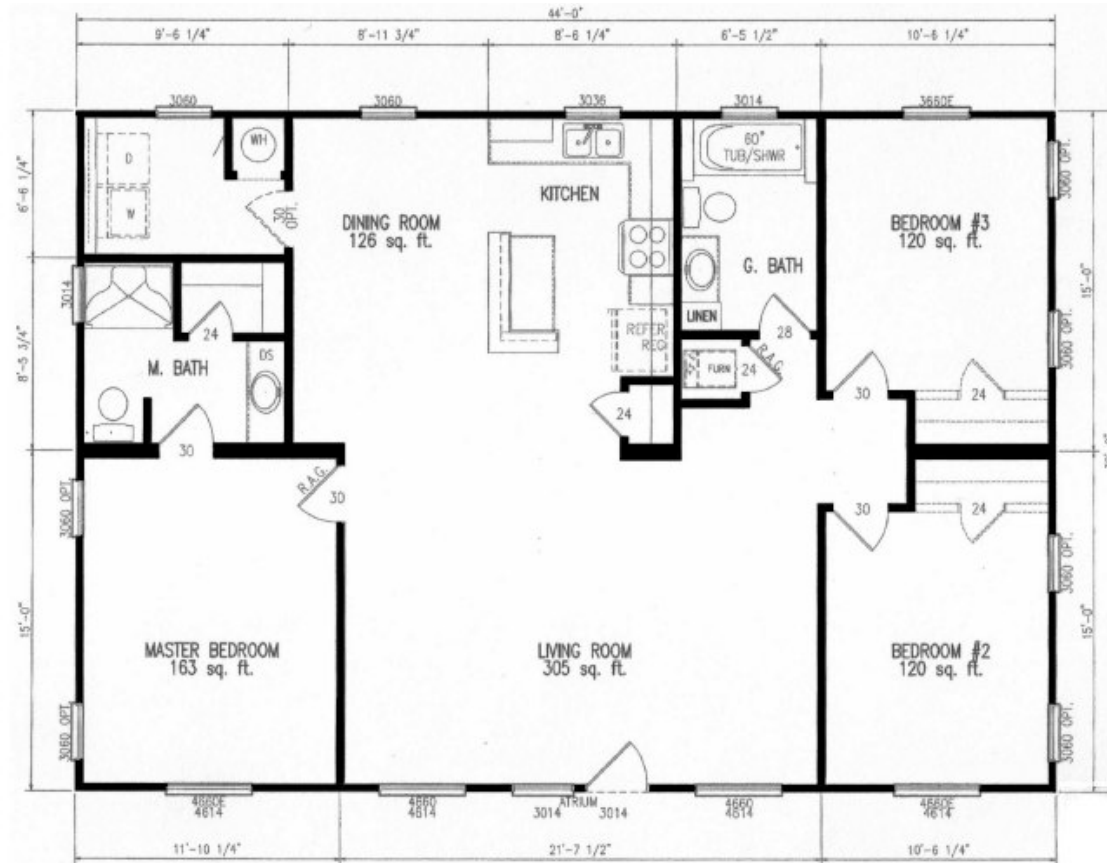

Walz Family Builders

PO Box 1395, Crystal Beach, TX 77650

409-684-8011

www.WalzFamilyBuilders.com

Model 6044

Total sq. ft.: 1320