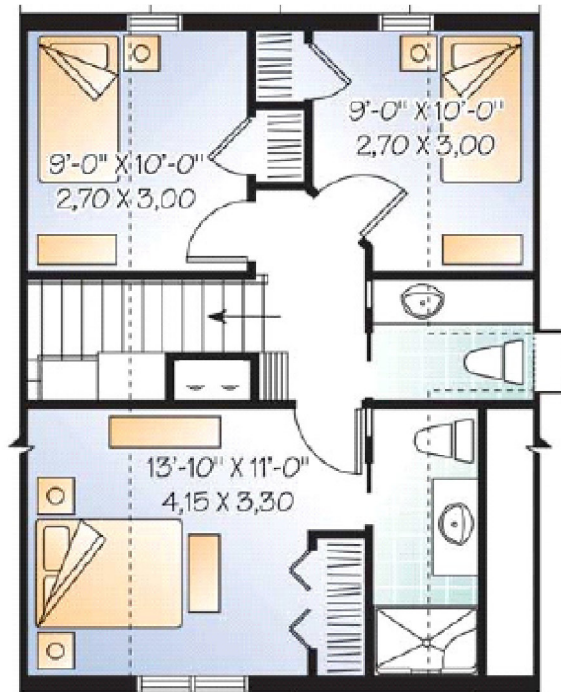

# Walz Family Builders

PO Box 1395, Crystal Beach, TX 77650

409-684-8011

[www.WalzFamilyBuilders.com](http://www.WalzFamilyBuilders.com)

**Model 5-1101**

Total Sq. Ft.: 1356