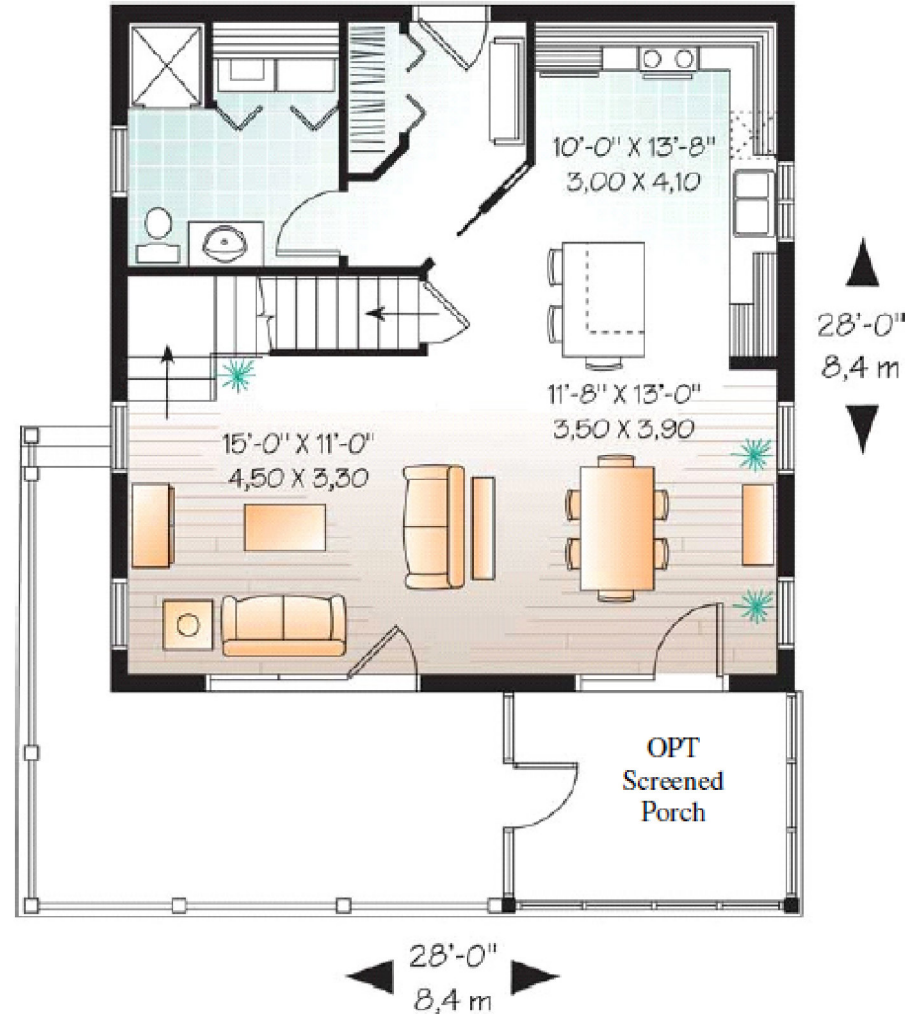

# Walz Family Builders

PO Box 1395, Crystal Beach, TX 77650

409-684-8011

[www.WalzFamilyBuilders.com](http://www.WalzFamilyBuilders.com)

**Model 5-1101**

Total Sq. Ft.: 1356