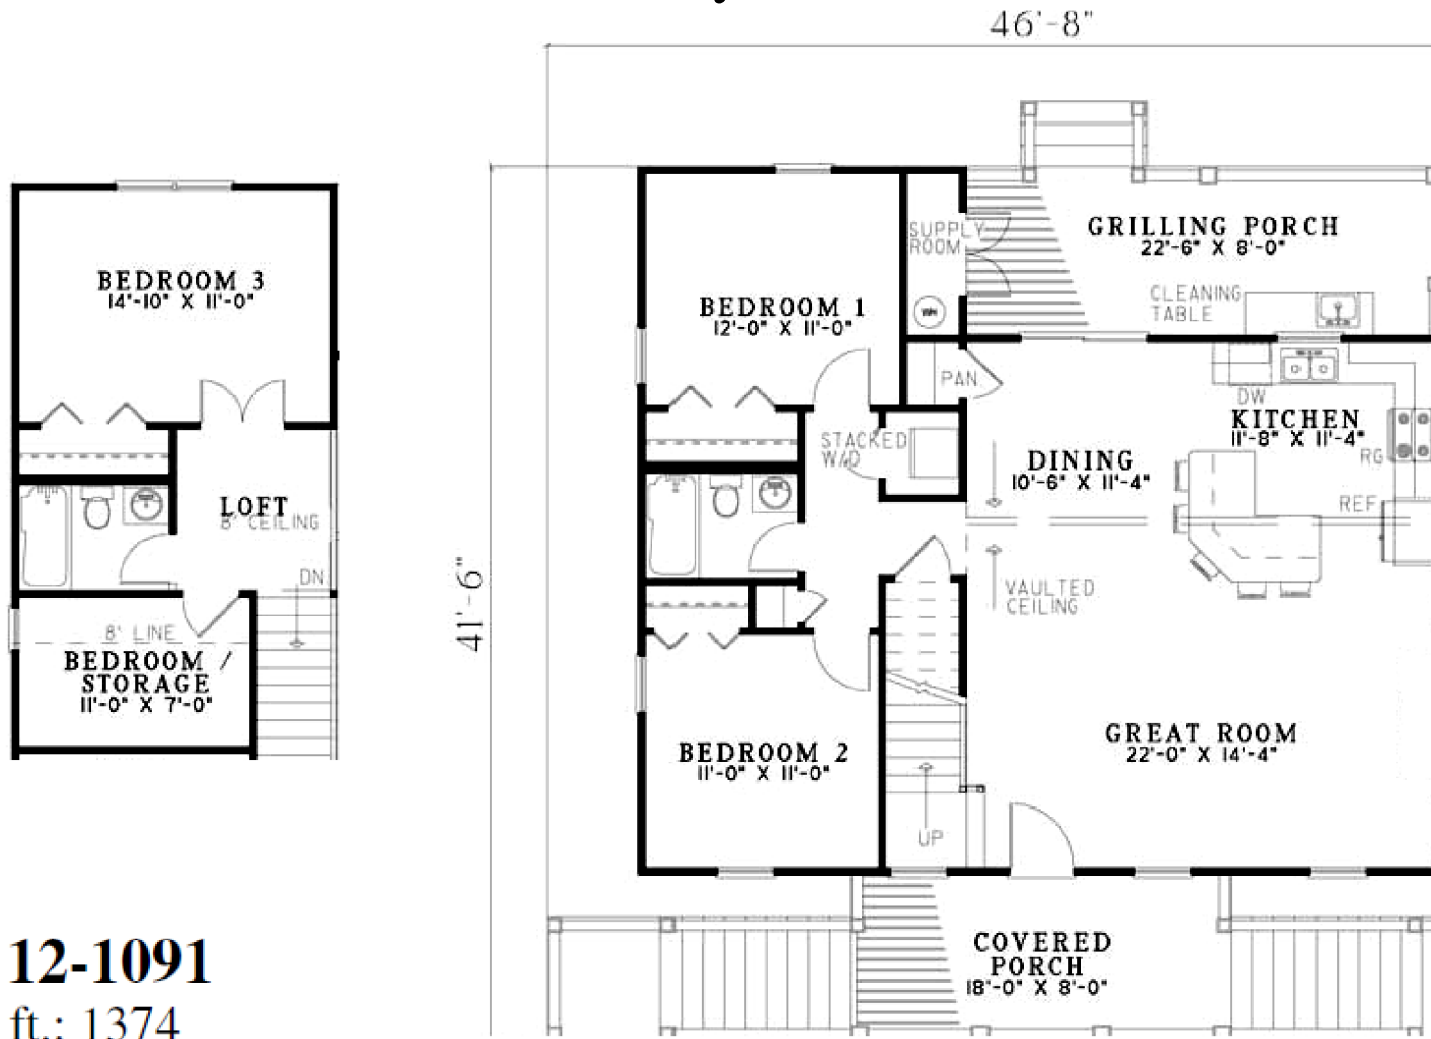

# Walz Family Builders

PO Box 1395, Crystal Beach, TX 77650

409-684-8011

[www.WalzFamilyBuilders.com](http://www.WalzFamilyBuilders.com)

**Model 12-1091**

Total sq. ft.: 1374