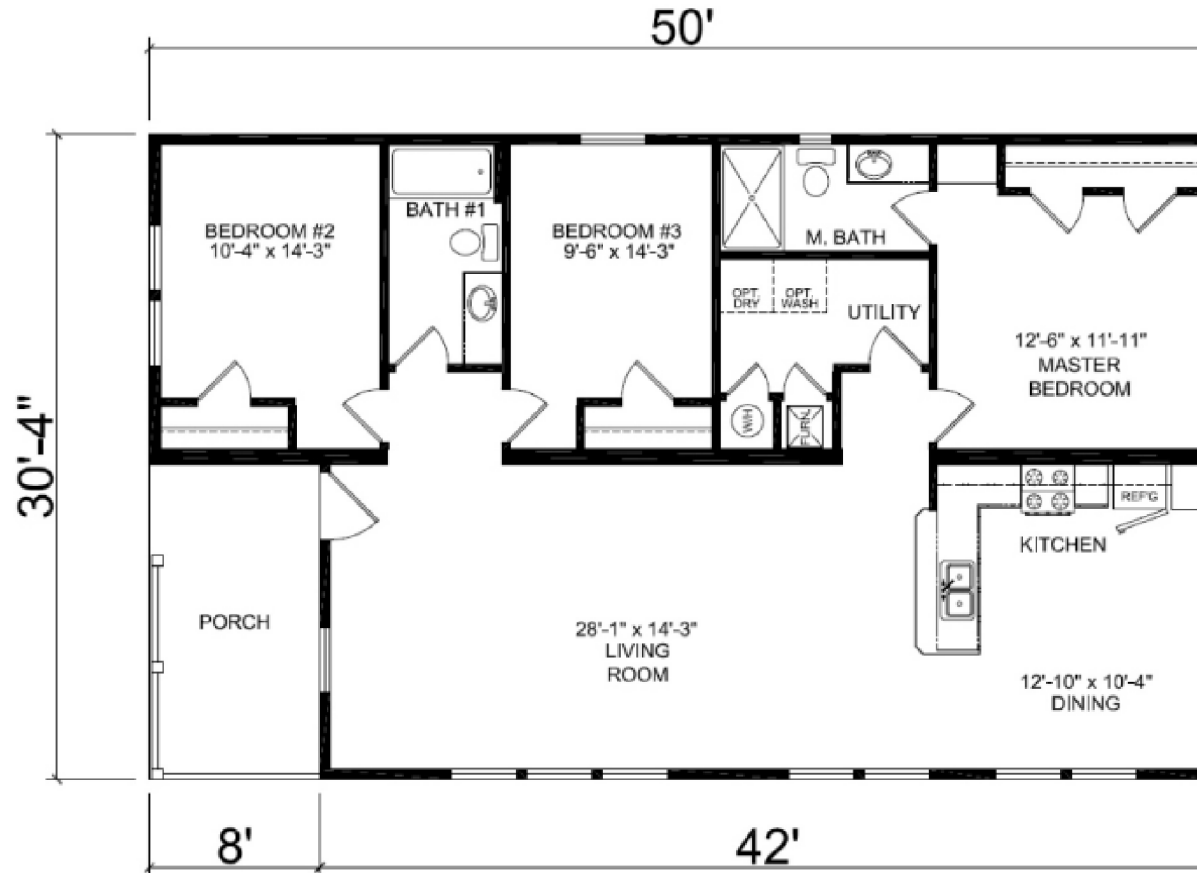

# Walz Family Builders

PO Box 1395, Crystal Beach, TX 77650

409-684-8011

[www.WalzFamilyBuilders.com](http://www.WalzFamilyBuilders.com)

**Model 9024**

Approx. sq. ft. - 1395