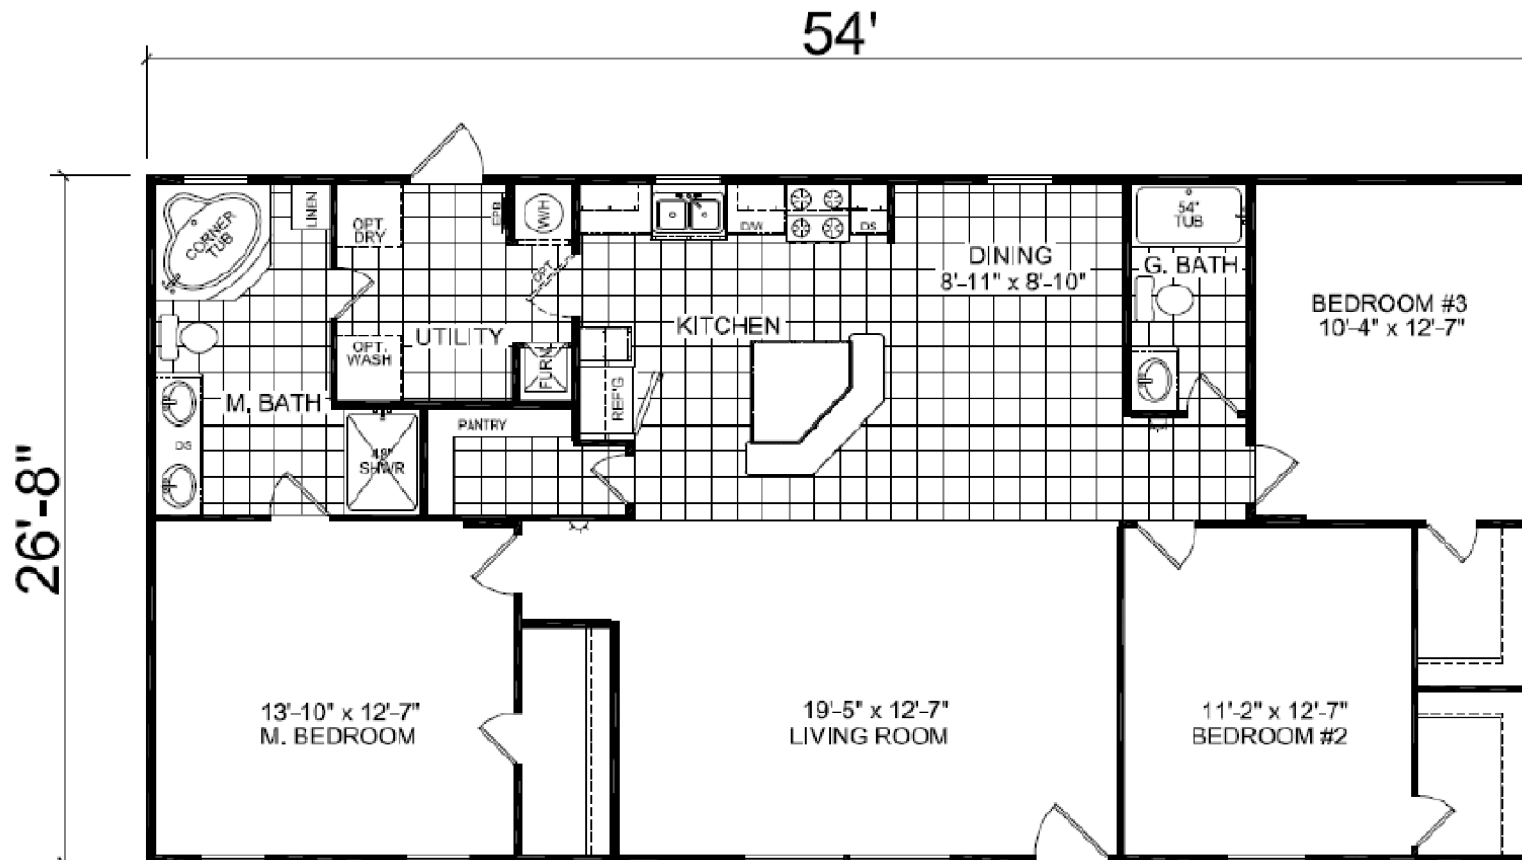

Walz Family Builders

PO Box 1395, Crystal Beach, TX 77650

409-684-8011

www.WalzFamilyBuilders.com

Model 303

Total sq. ft.: 1440