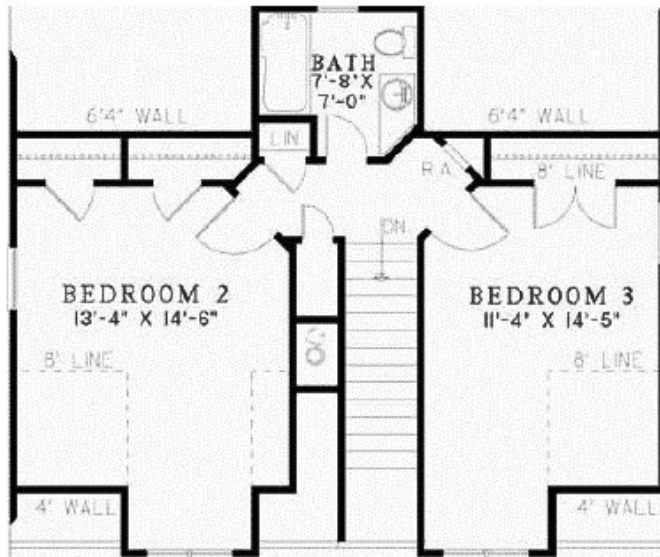

Walz Family Builders

PO Box 1395, Crystal Beach, TX 77650

409-684-8011

www.WalzFamilyBuilders.com

Model 12-898

Total Sq. Ft.: 1451