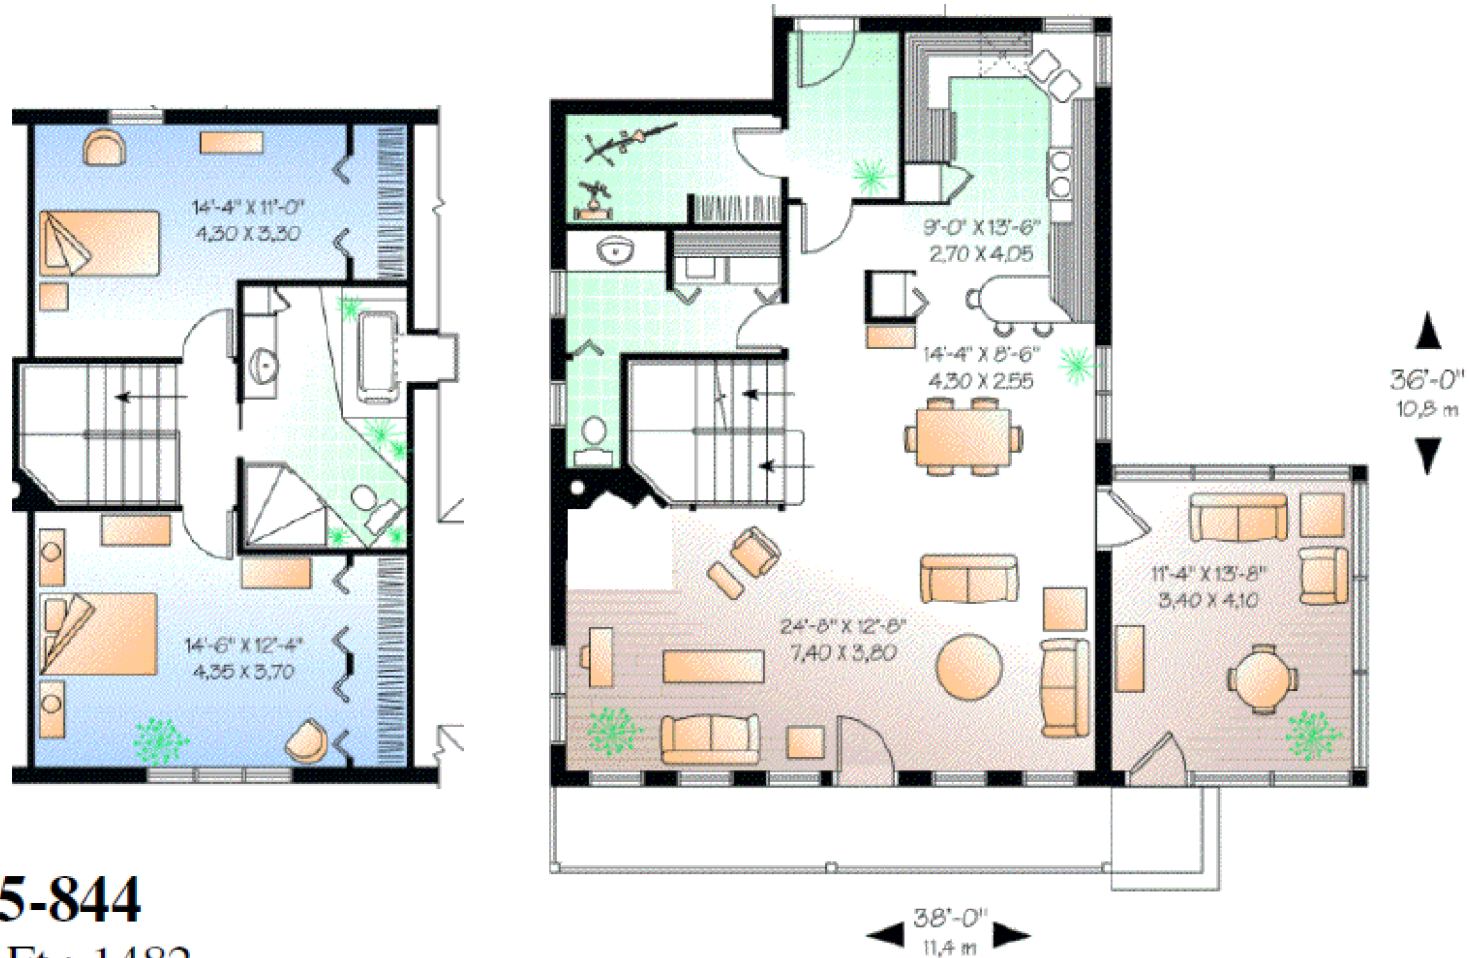

# Walz Family Builders

PO Box 1395, Crystal Beach, TX 77650

409-684-8011

[www.WalzFamilyBuilders.com](http://www.WalzFamilyBuilders.com)

**Model 5-844**

Total Sq. Ft.: 1482