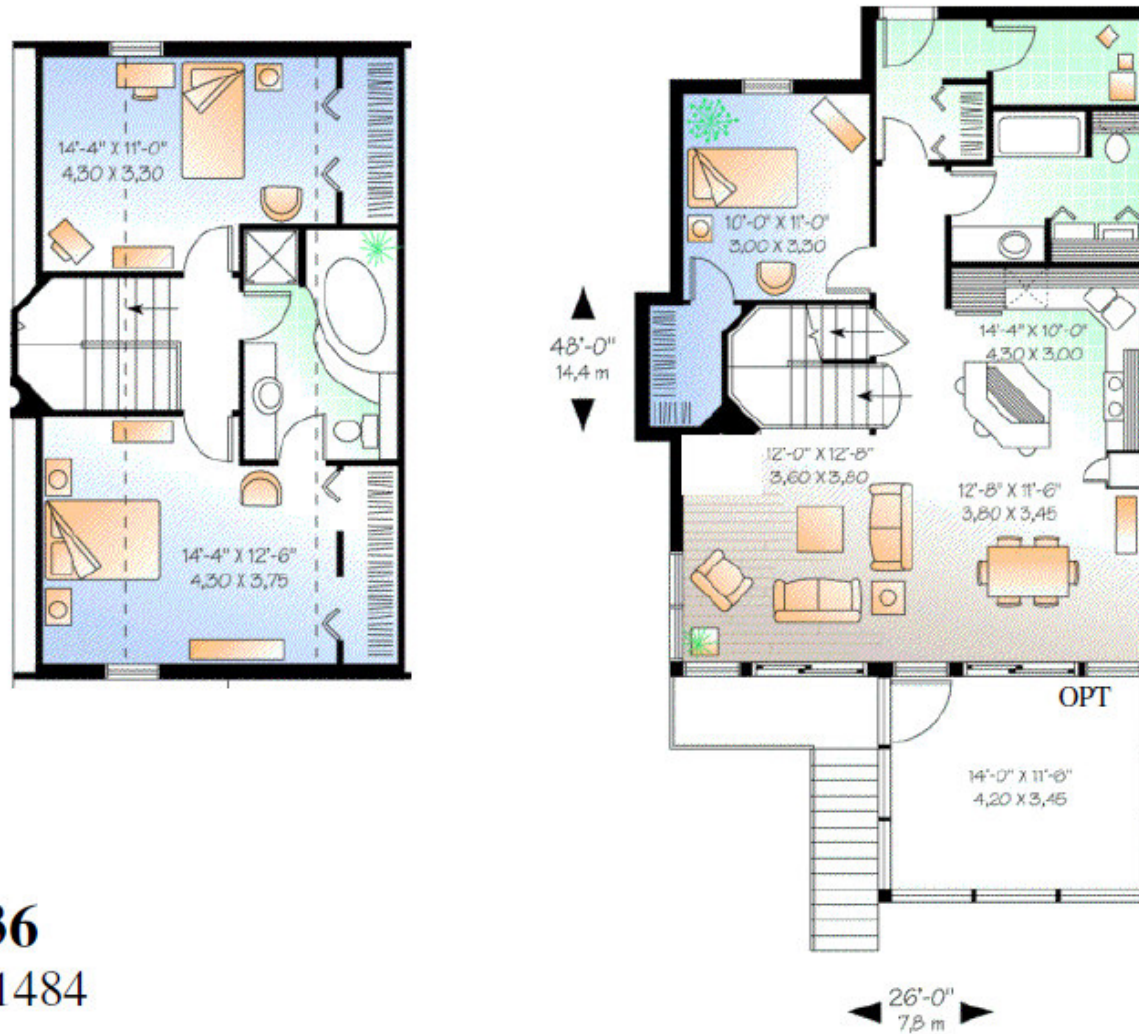

Walz Family Builders

PO Box 1395, Crystal Beach, TX 77650

409-684-8011

www.WalzFamilyBuilders.com

Model 5-836

Total Sq. Ft.: 1484