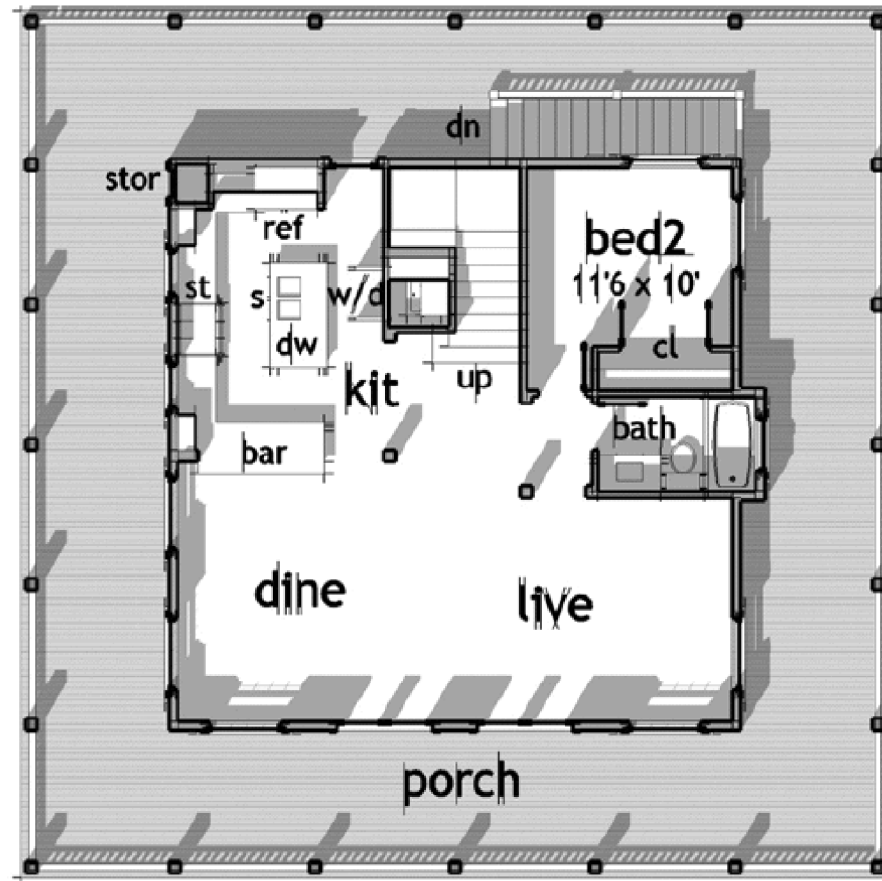

Walz Family Builders

PO Box 1395, Crystal Beach, TX 77650

409-684-8011

www.WalzFamilyBuilders.com

Model 39-132

Total Sq. Ft.: 1527