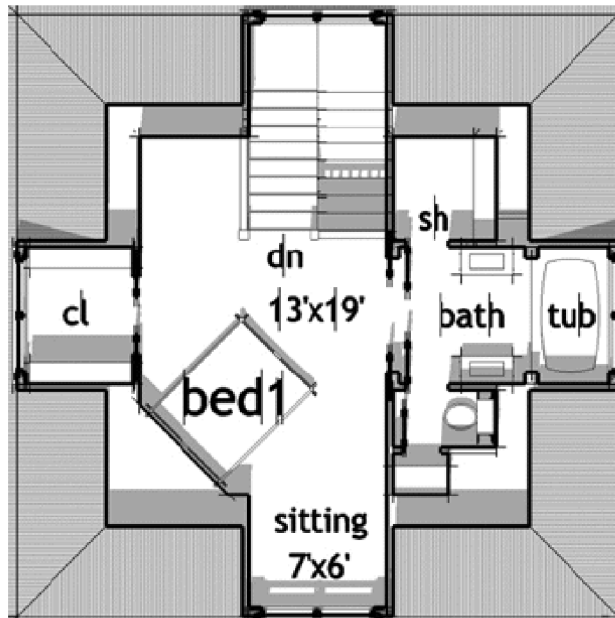

Walz Family Builders

PO Box 1395, Crystal Beach, TX 77650

409-684-8011

www.WalzFamilyBuilders.com

Model 39-132

Total Sq. Ft.: 1527