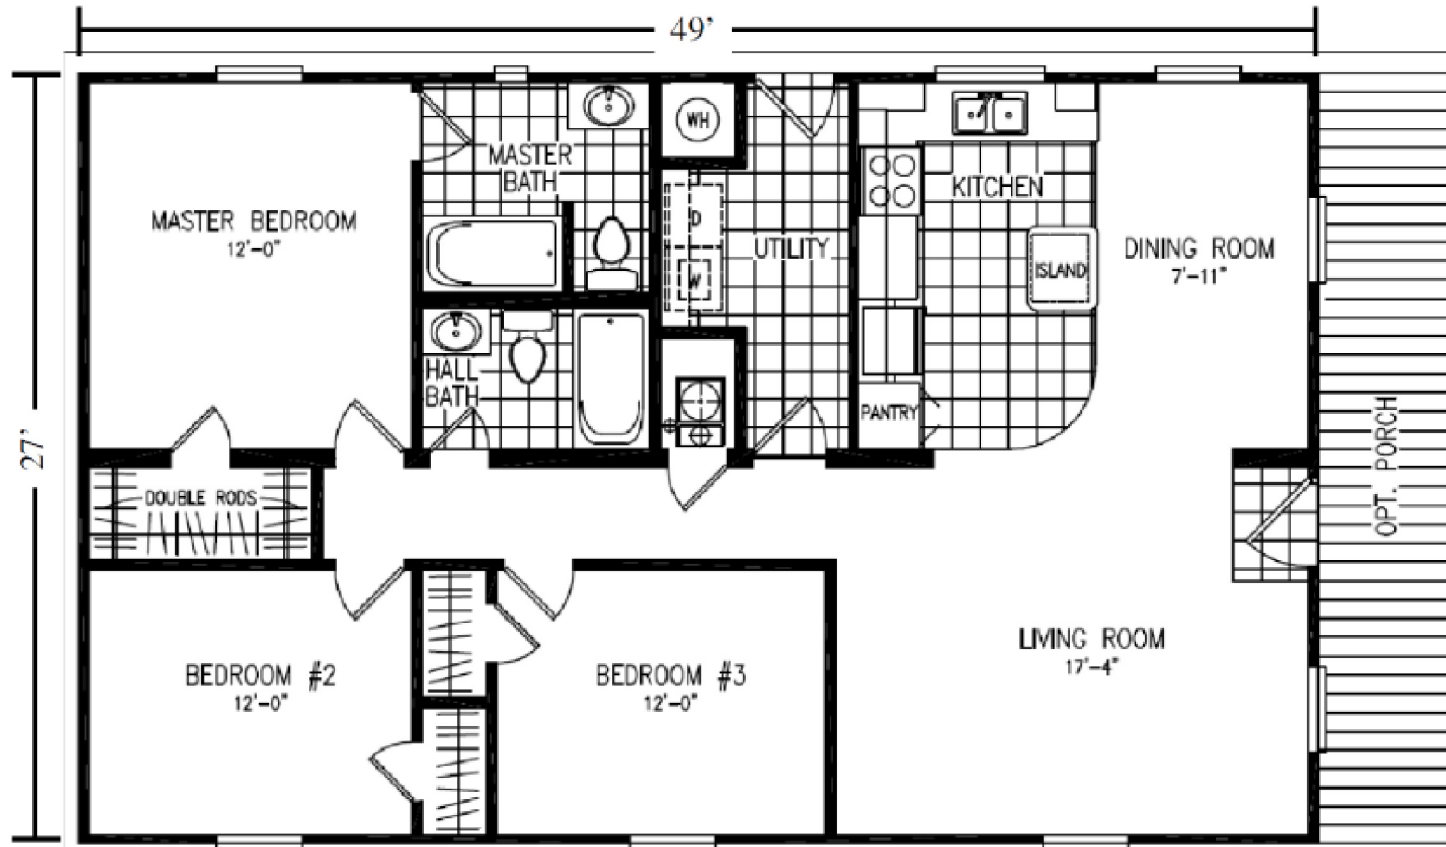

Walz Family Builders

PO Box 1395, Crystal Beach, TX 77650

409-684-8011

www.WalzFamilyBuilders.com

Model 8044

Total sq. ft.: 1539