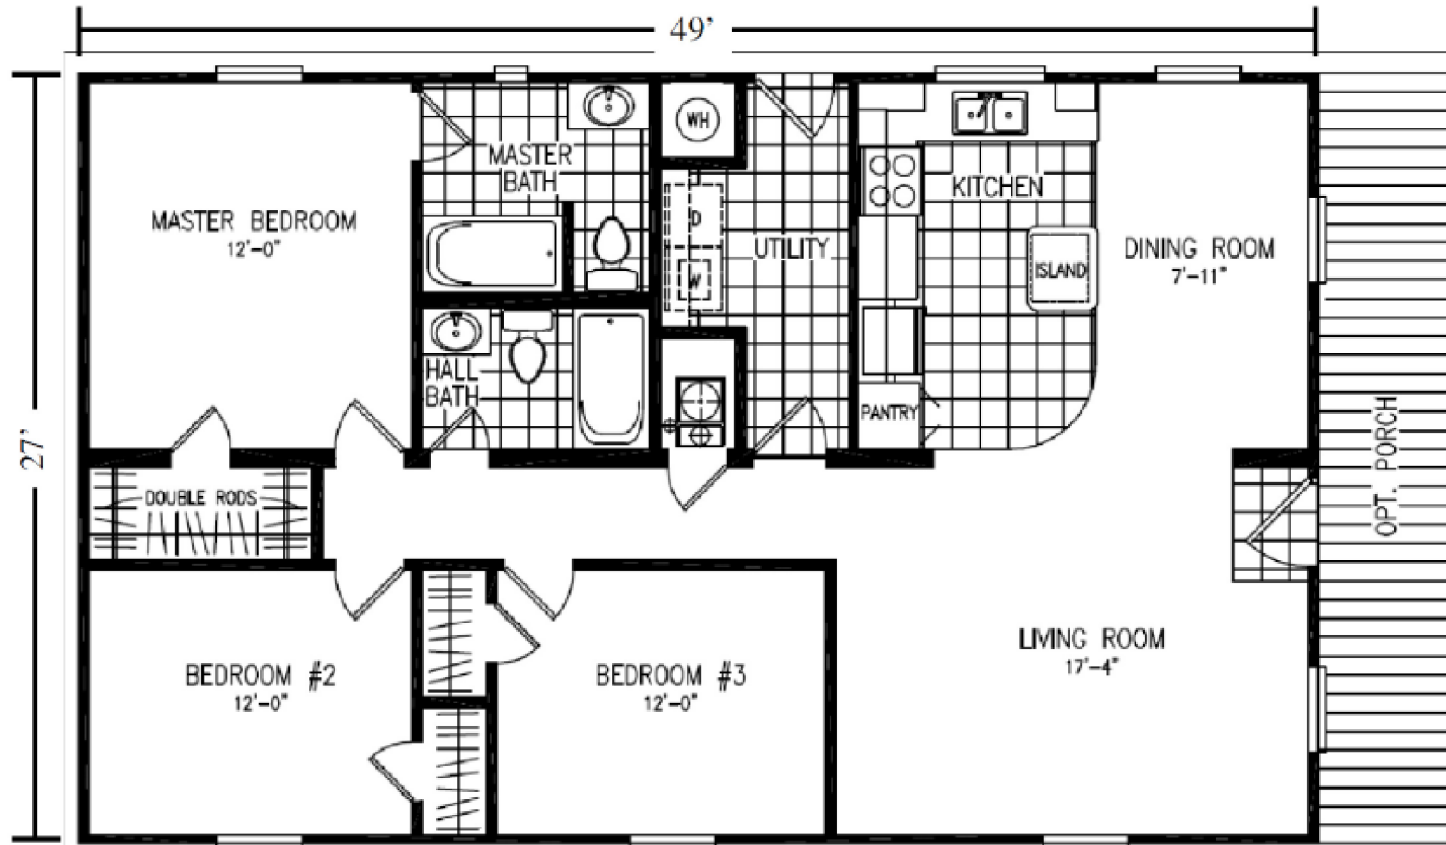

Walz Family Builders

PO Box 1395, Crystal Beach, TX 77650

409-684-8011

www.WalzFamilyBuilders.com

Model 8044

Total sq. ft.: 1539