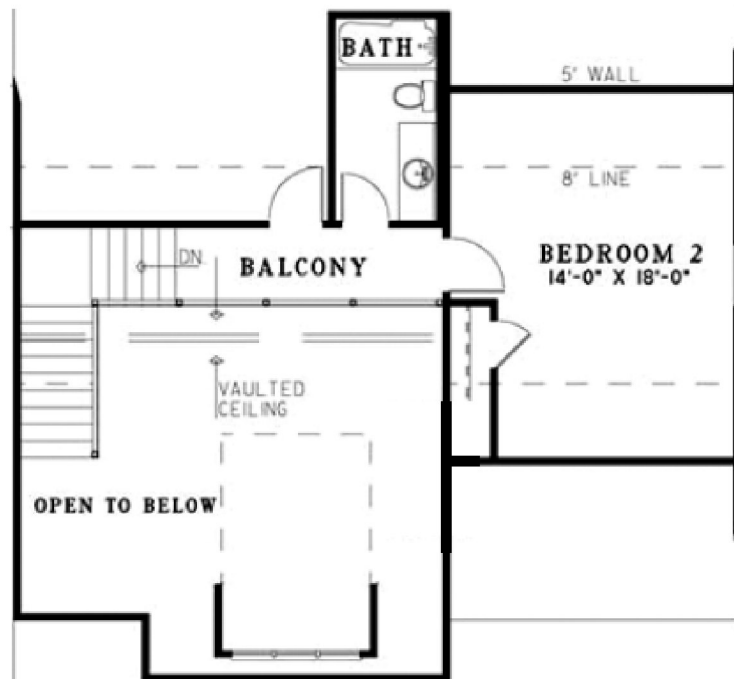

Walz Family Builders

PO Box 1395, Crystal Beach, TX 77650

409-684-8011

www.WalzFamilyBuilders.com

Model 12-1106

Total Sq. Ft.: 1542