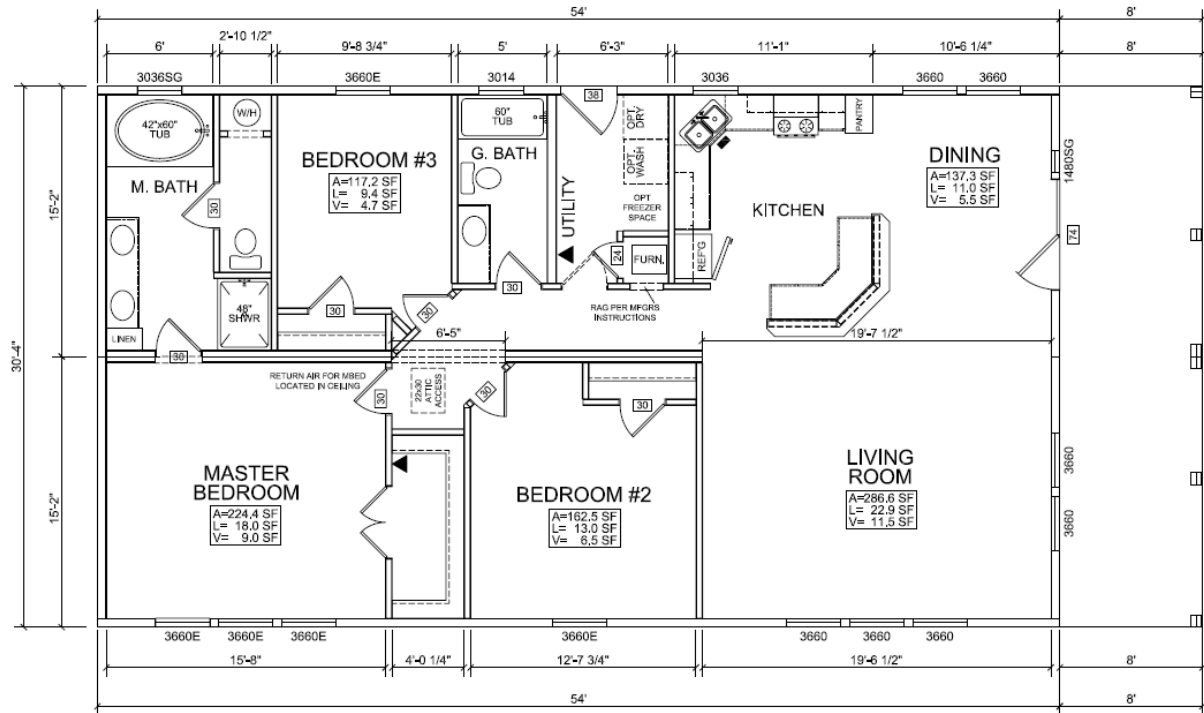

Walz Family Builders

PO Box 1395, Crystal Beach, TX 77650

www.WalzFamilyBuilders.com

Model 40051

Approx Sq. Ft. - 1638