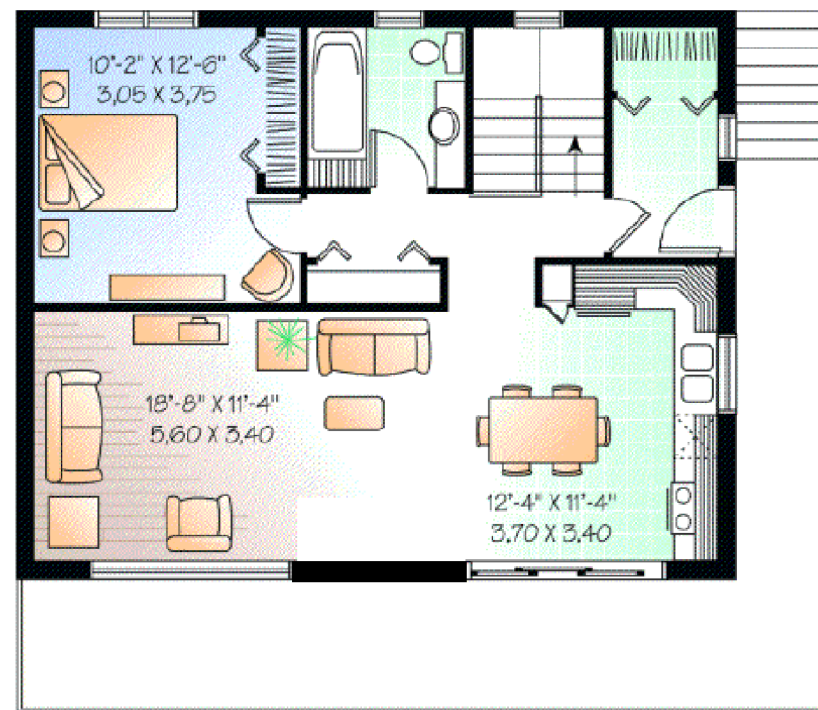

# Walz Family Builders

PO Box 1395, Crystal Beach, TX 77650

409-684-8011

[www.WalzFamilyBuilders.com](http://www.WalzFamilyBuilders.com)

25'-6"  
7,65 m

32'-4"  
9,7 m

## Model 5-835

Total Sq. Ft.: 1648