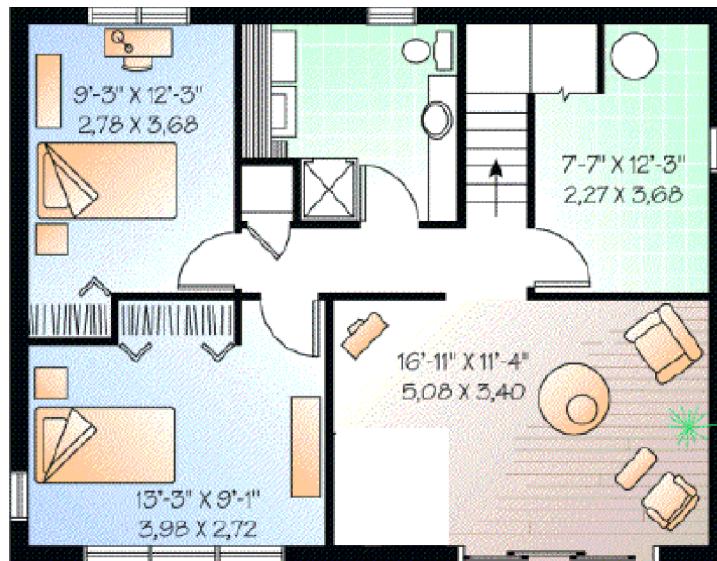

# Walz Family Builders

PO Box 1395, Crystal Beach, TX 77650

409-684-8011

[www.WalzFamilyBuilders.com](http://www.WalzFamilyBuilders.com)

25'-6"  
7,65 m

32'-4"  
9,7 m

## Model 5-835

Total Sq. Ft.: 1648