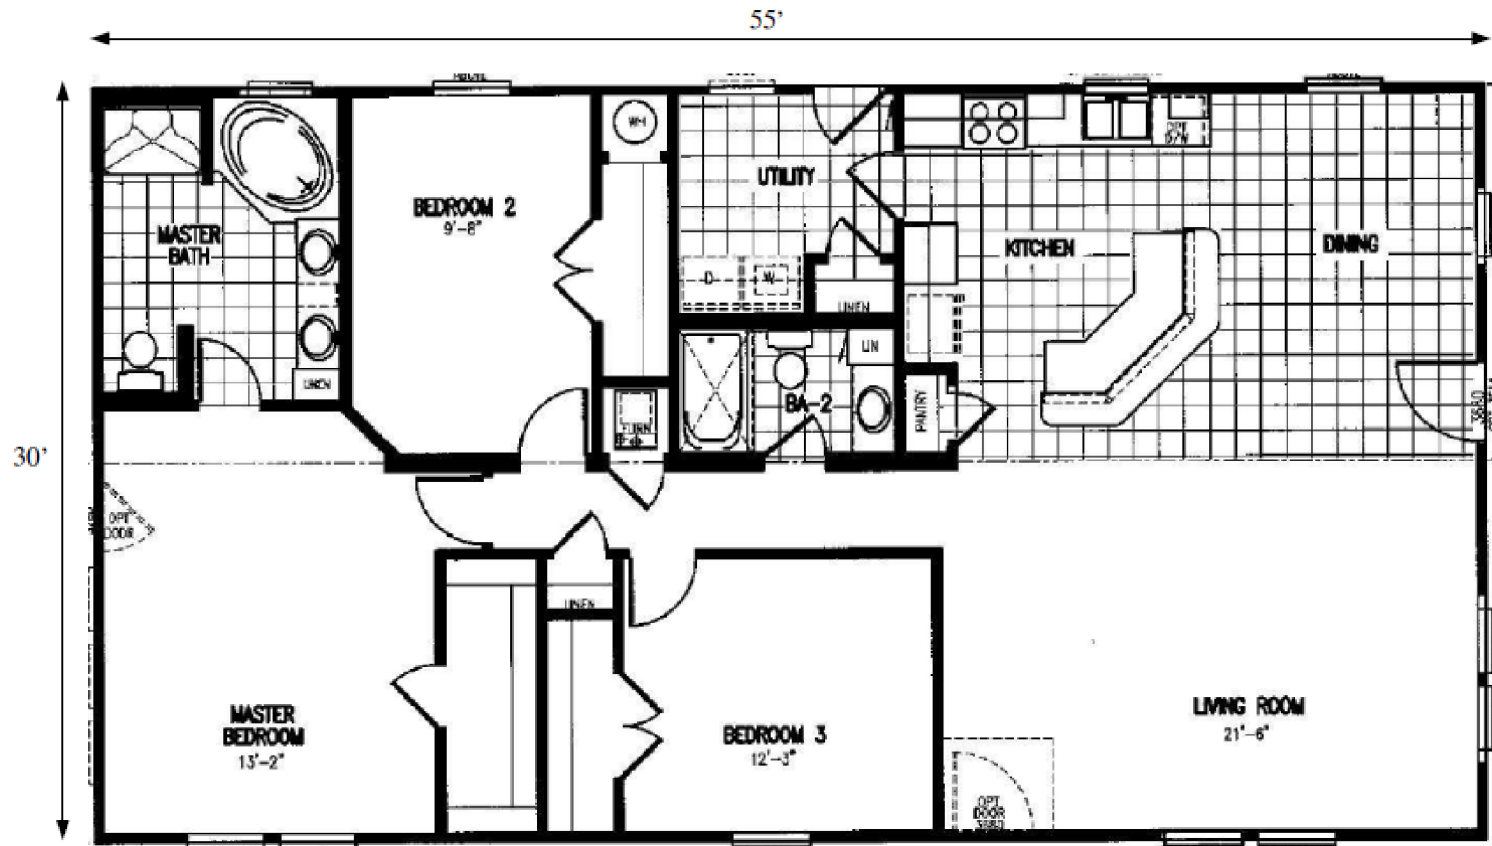

Walz Family Builders

PO Box 1395, Crystal Beach, TX 77650

409-684-8011

www.WalzFamilyBuilders.com

Model 3055

Total sq. ft.: 1650