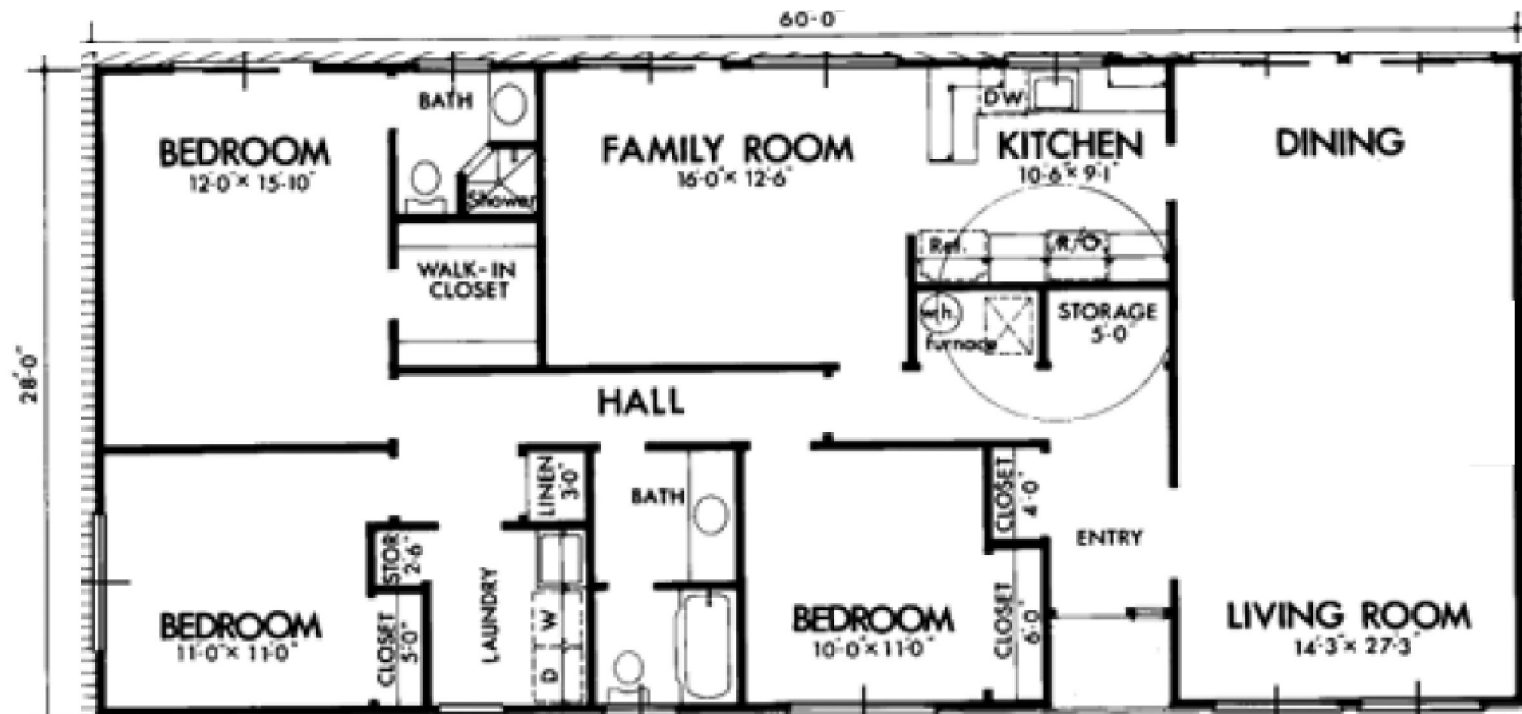

Walz Family Builders

PO Box 1395, Crystal Beach, TX 77650

409-684-8011

www.WalzFamilyBuilders.com

Model 15-559

Total Sq. Ft.: 1660