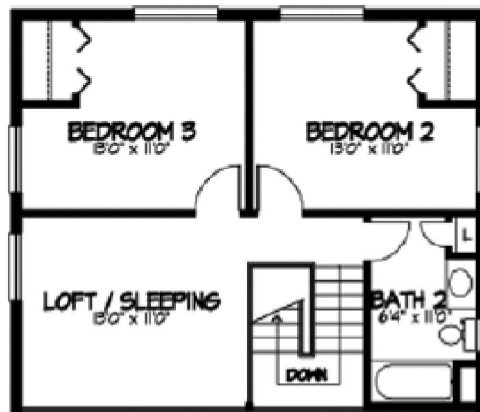

Walz Family Builders

PO Box 1395, Crystal Beach, TX 77650

409-684-8011

www.WalzFamilyBuilders.com

Model 15-659

Total sq. ft.: 1720