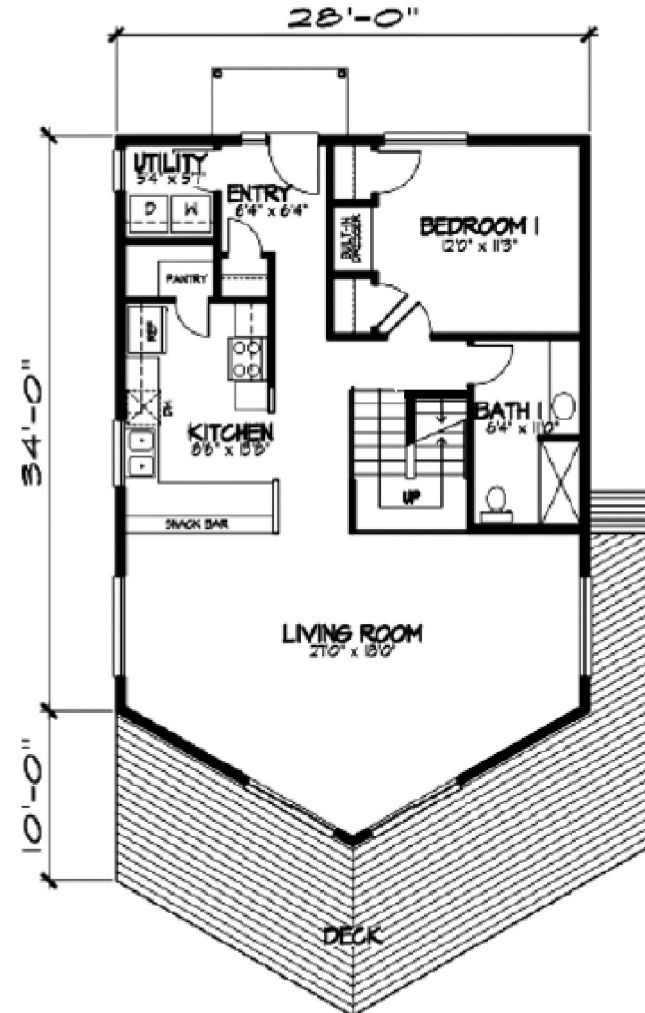

Walz Family Builders

PO Box 1395, Crystal Beach, TX 77650

409-684-8011

www.WalzFamilyBuilders.com

Model 15-659

Total sq. ft.: 1720