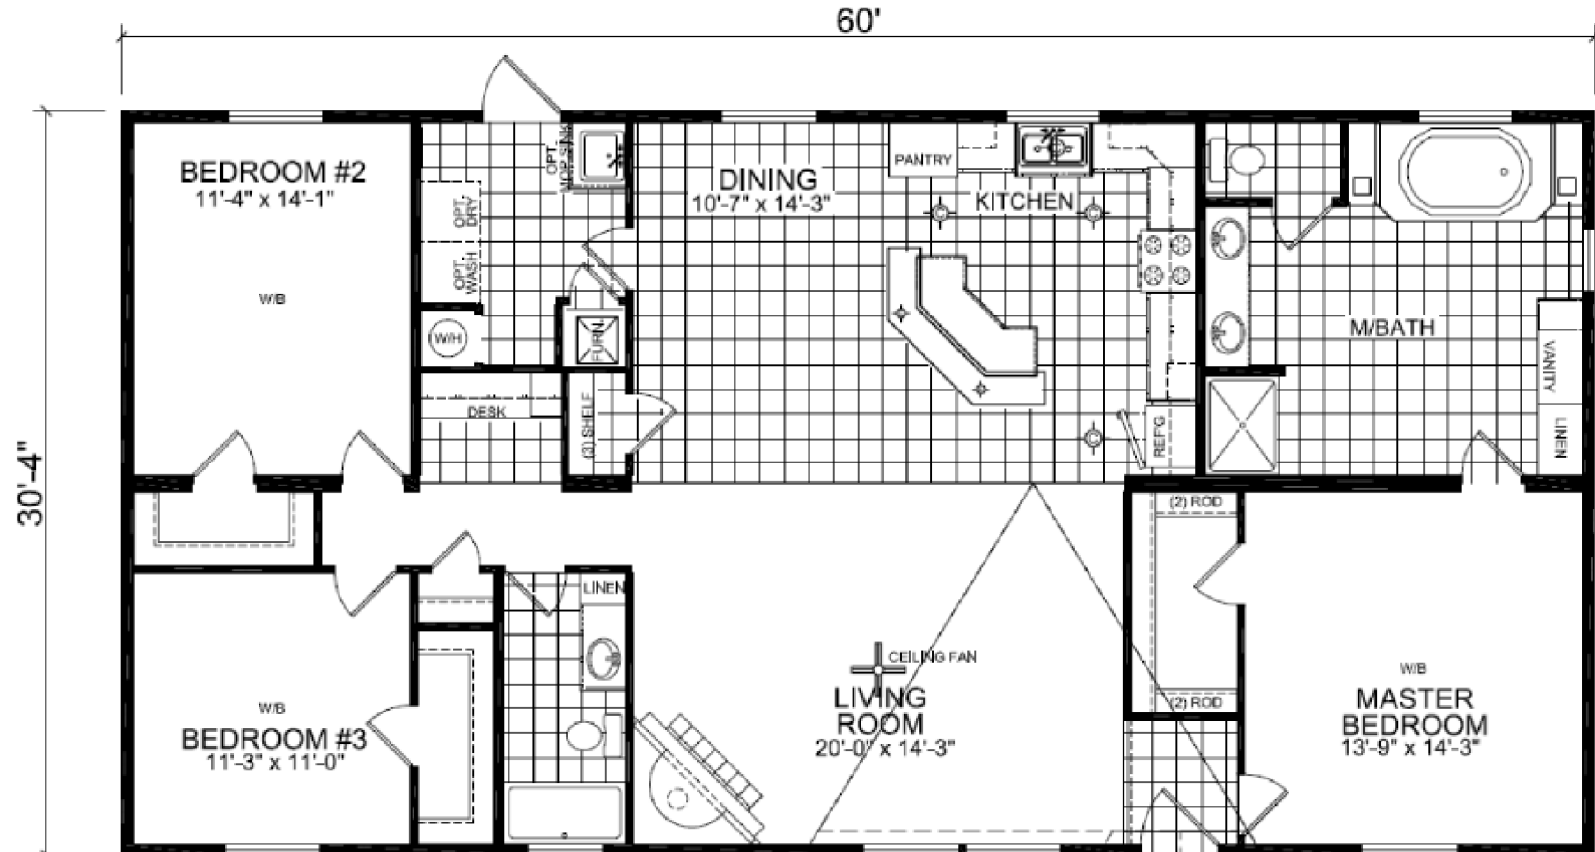

Walz Family Builders

PO Box 1395, Crystal Beach, TX 77650

409-684-8011

www.WalzFamilyBuilders.com

Model 1064

Total sq. ft.: 1820