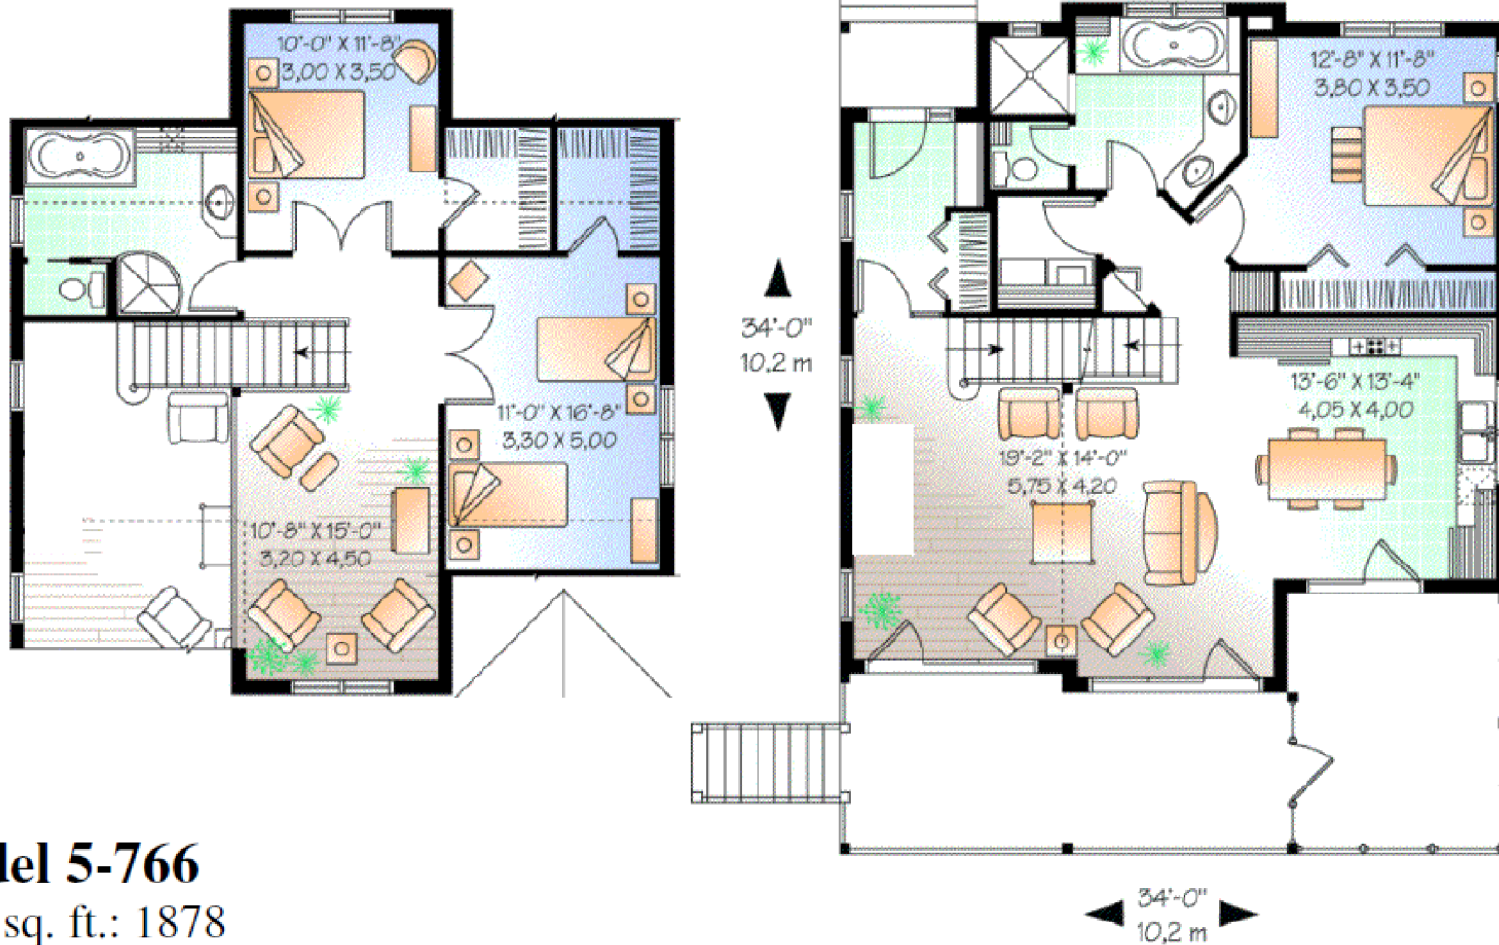

# Walz Family Builders

PO Box 1395, Crystal Beach, TX 77650

409-684-8011

[www.WalzFamilyBuilders.com](http://www.WalzFamilyBuilders.com)

**Model 5-766**

Total sq. ft.: 1878