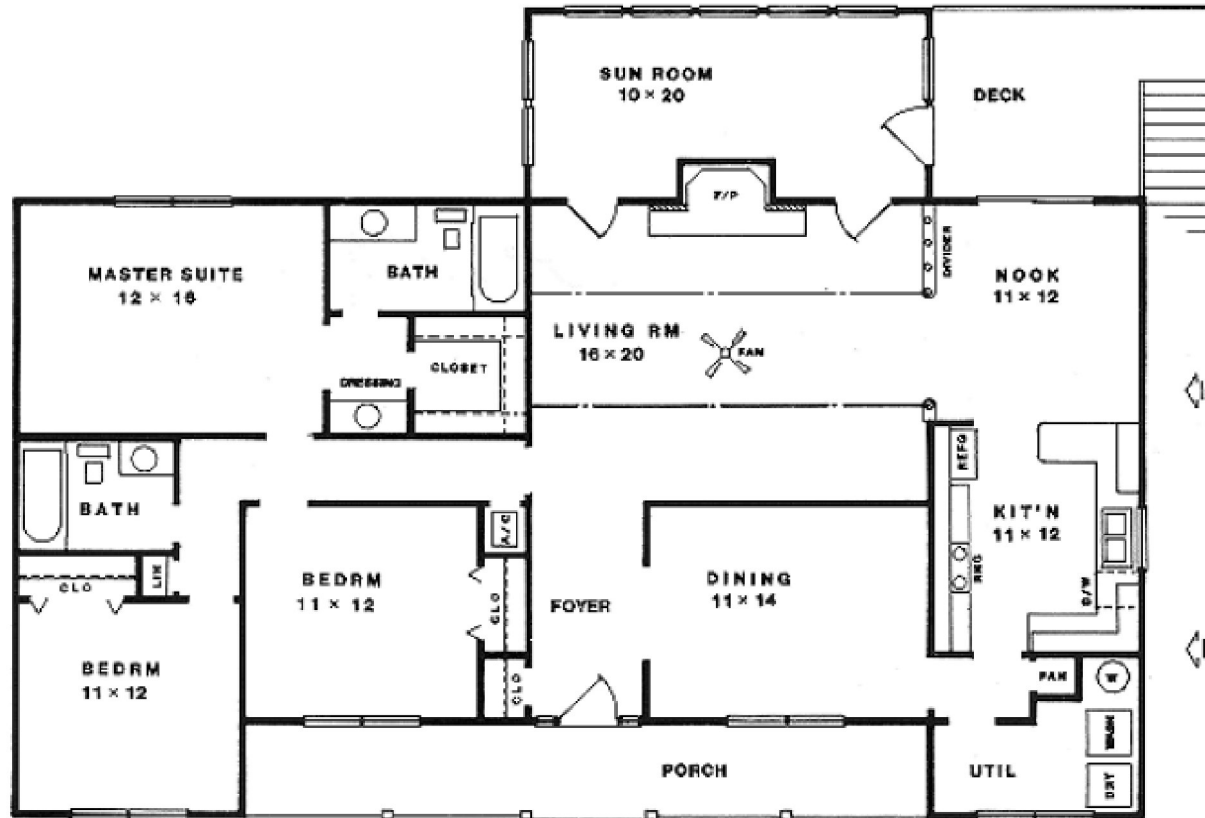

# Walz Family Builders

PO Box 1395, Crystal Beach, TX 77650

409-684-8011

[www.WalzFamilyBuilders.com](http://www.WalzFamilyBuilders.com)

**Model 14-154**

Total sq. ft.: 1919