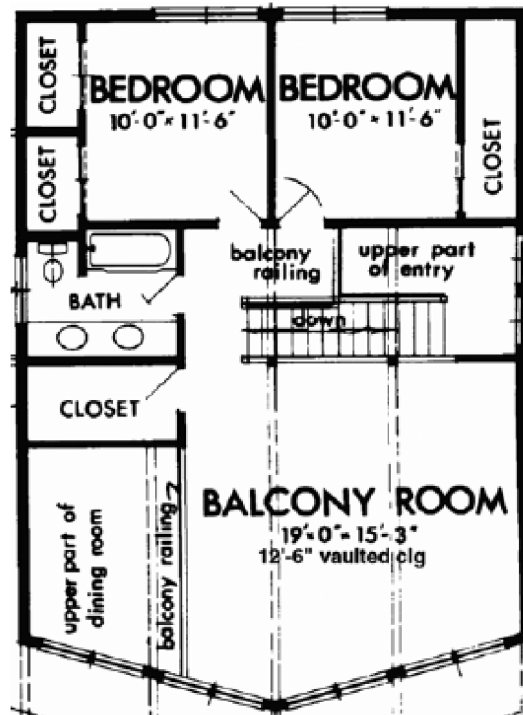

# Walz Family Builders

PO Box 1395, Crystal Beach, TX 77650

409-684-8011

[www.WalzFamilyBuilders.com](http://www.WalzFamilyBuilders.com)

**Model 15-643**

Total sq. ft.: 1933