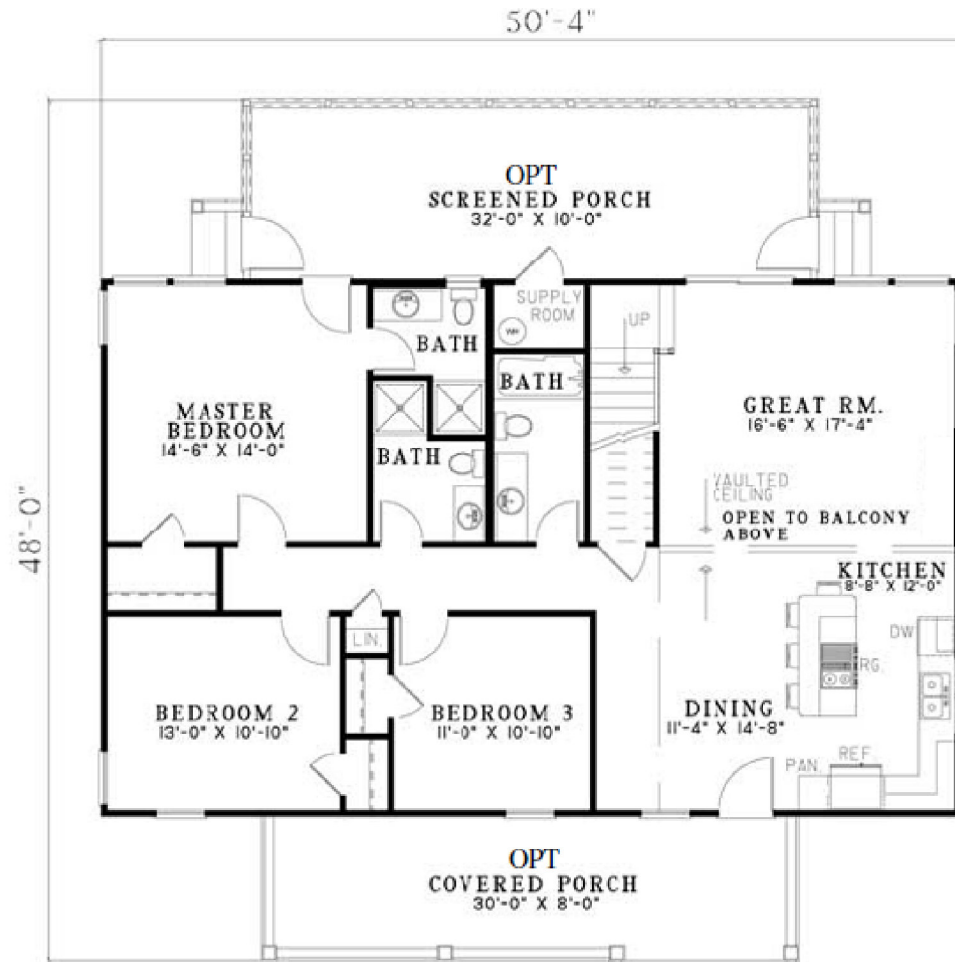

Walz Family Builders

PO Box 1395, Crystal Beach, TX 77650

409-684-8011

www.WalzFamilyBuilders.com

Model 12-1090

Total sq. ft.: 1970