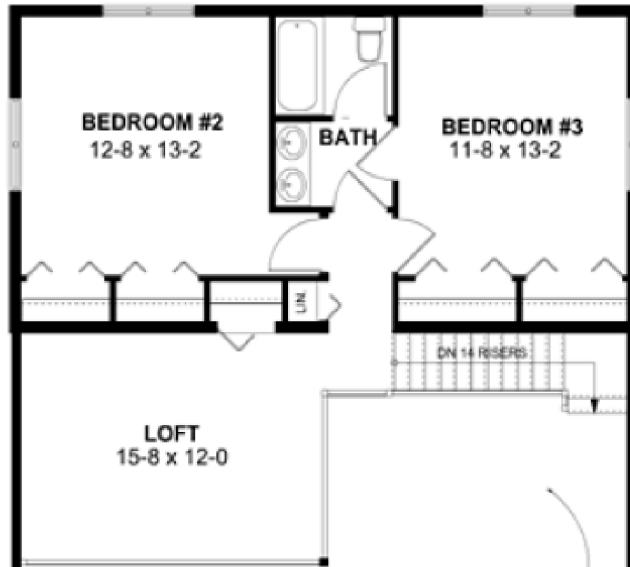

Walz Family Builders

PO Box 1395, Crystal Beach, TX 77650

409-684-8011

www.WalzFamilyBuilders.com

Model 46-165

Total sq. ft.: 2044