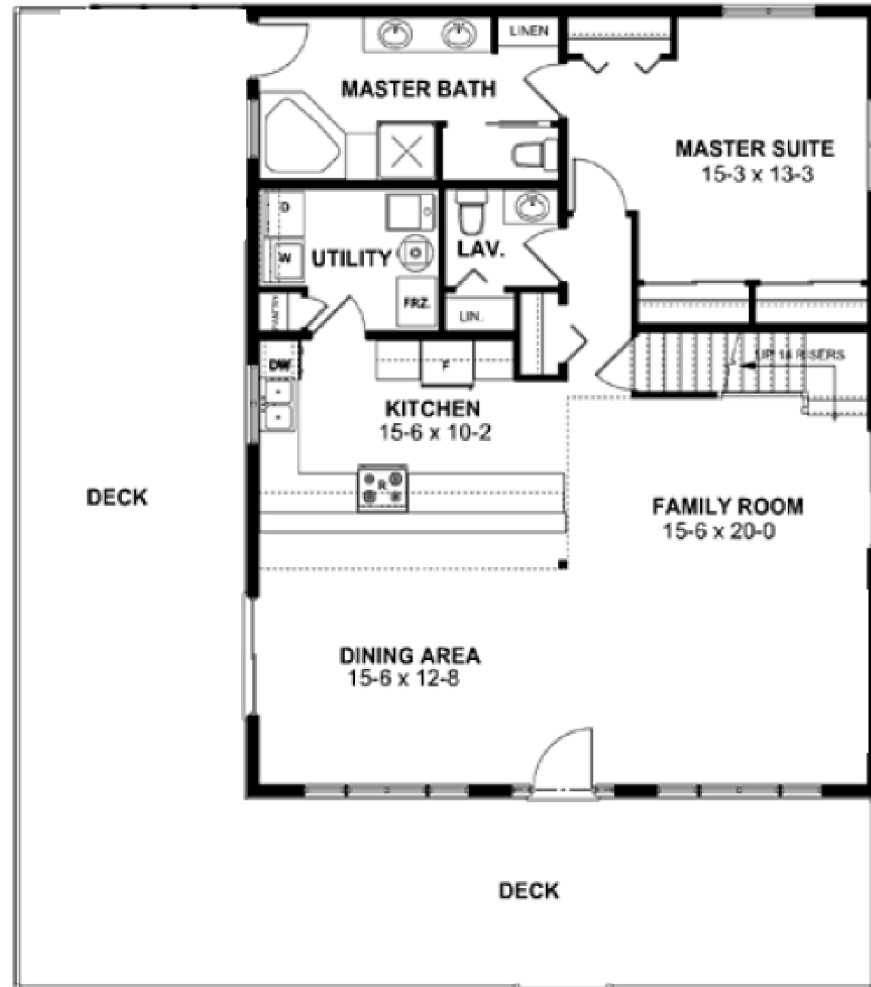

Walz Family Builders

PO Box 1395, Crystal Beach, TX 77650

409-684-8011

www.WalzFamilyBuilders.com

Model 46-165

Total sq. ft.: 2044