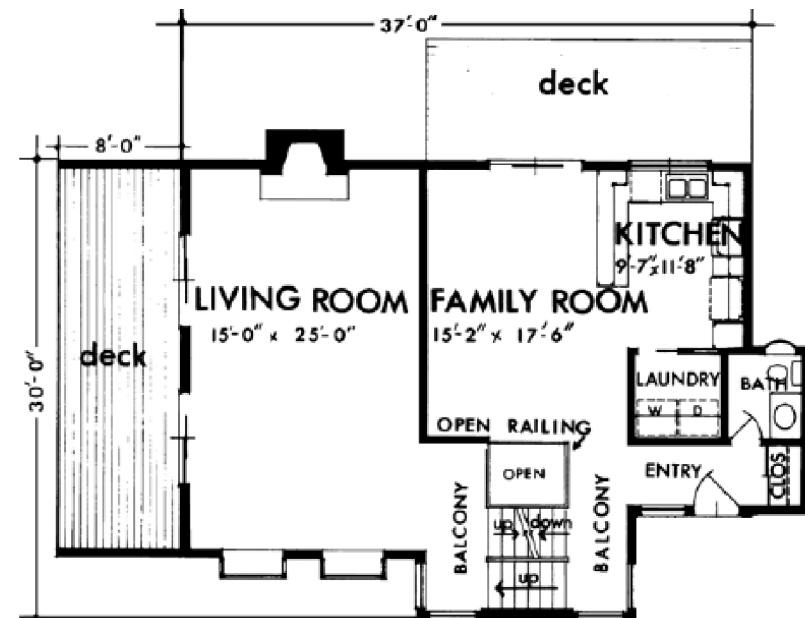

# Walz Family Builders

PO Box 1395, Crystal Beach, TX 77650

409-684-8011

[www.WalzFamilyBuilders.com](http://www.WalzFamilyBuilders.com)

**Model 15-650**

Total sq. ft.: 2133