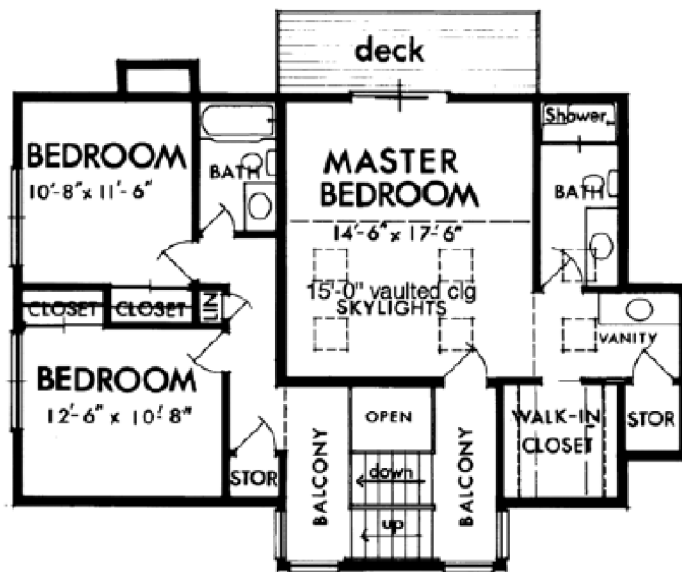

# Walz Family Builders

PO Box 1395, Crystal Beach, TX 77650

409-684-8011

[www.WalzFamilyBuilders.com](http://www.WalzFamilyBuilders.com)

**Model 15-650**

Total sq. ft.: 2133