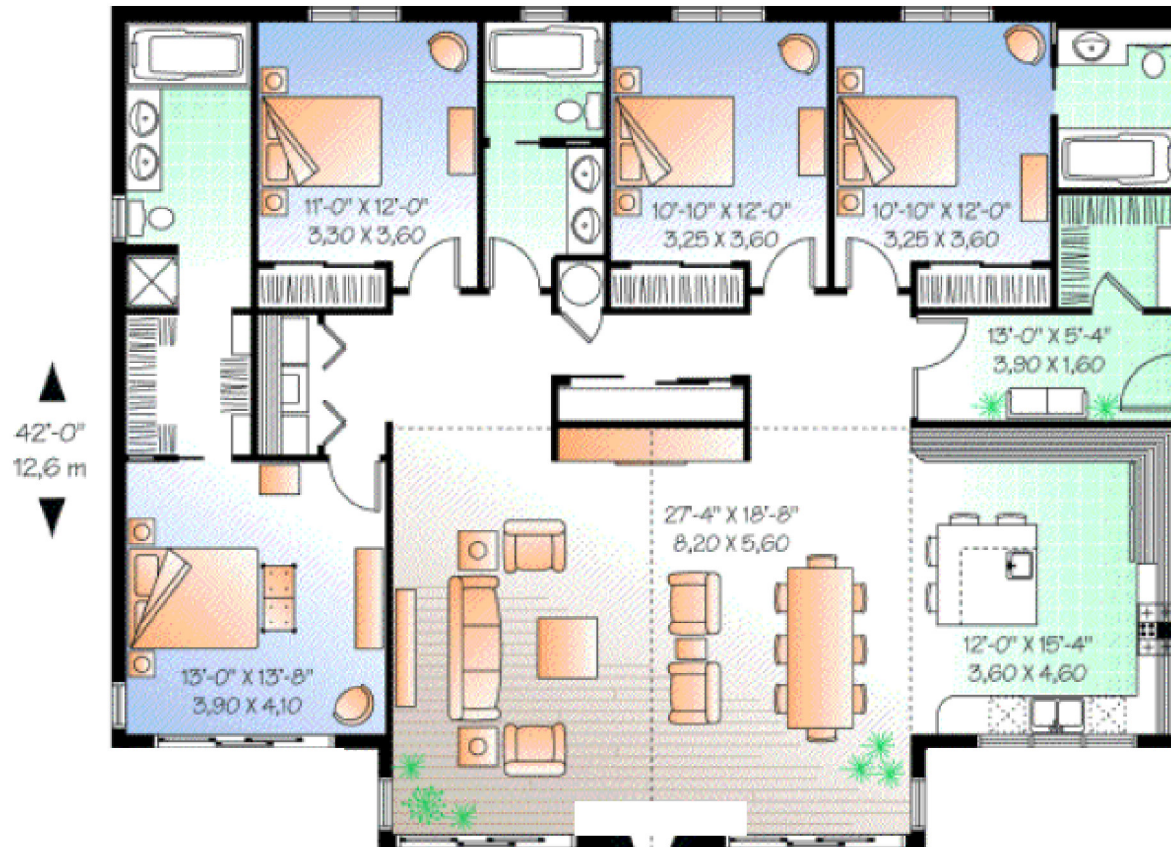

Walz Family Builders

PO Box 1395, Crystal Beach, TX 77650

409-684-8011

www.WalzFamilyBuilders.com

Model 5-771

Total sq. ft.: 2146

54'-0"
16,2 m