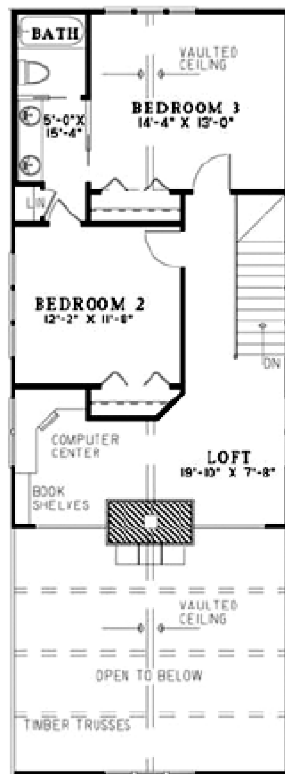

# Walz Family Builders

PO Box 1395, Crystal Beach, TX 77650

409-684-8011

[www.WalzFamilyBuilders.com](http://www.WalzFamilyBuilders.com)

**Model 12-1102**

Total sq. ft.: 2206