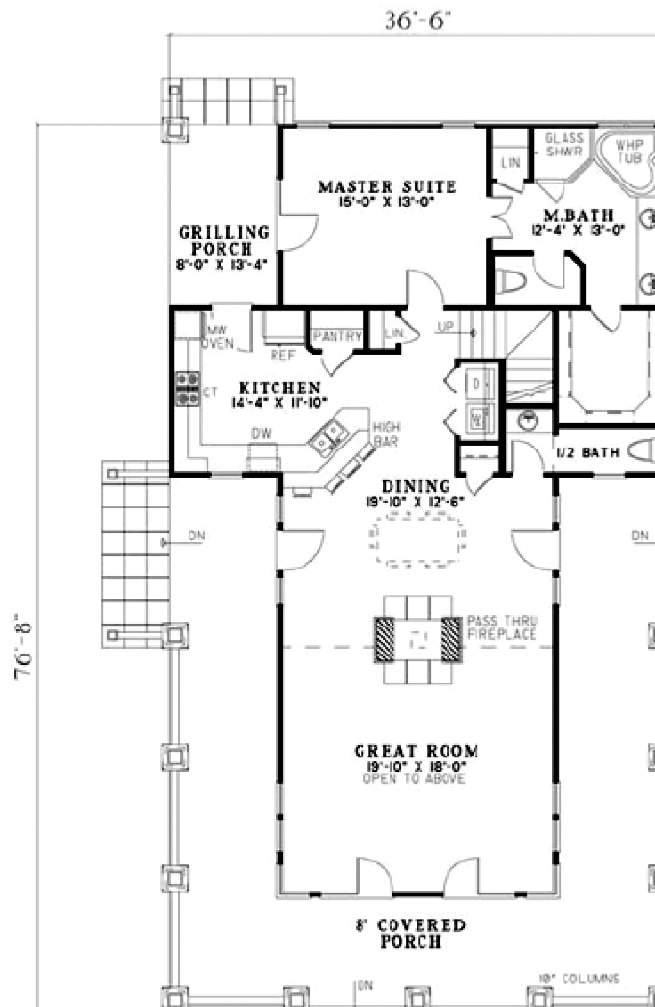

# Walz Family Builders

PO Box 1395, Crystal Beach, TX 77650

409-684-8011

[www.WalzFamilyBuilders.com](http://www.WalzFamilyBuilders.com)

**Model 12-1102**

Total sq. ft.: 2206