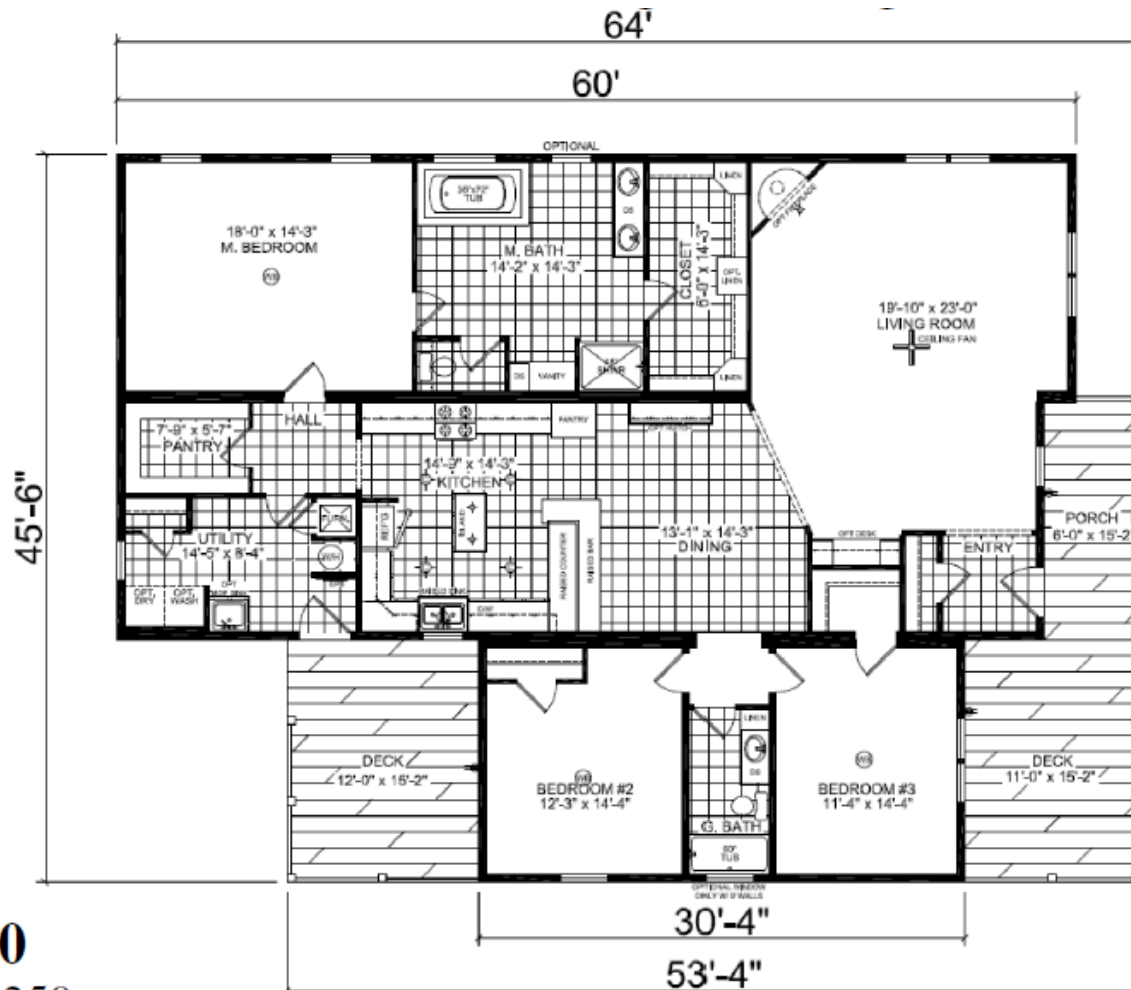

Walz Family Builders

PO Box 1395, Crystal Beach, TX 77650

409-684-8011

www.WalzFamilyBuilders.com

Model 4560

Total sq. ft.: 2250