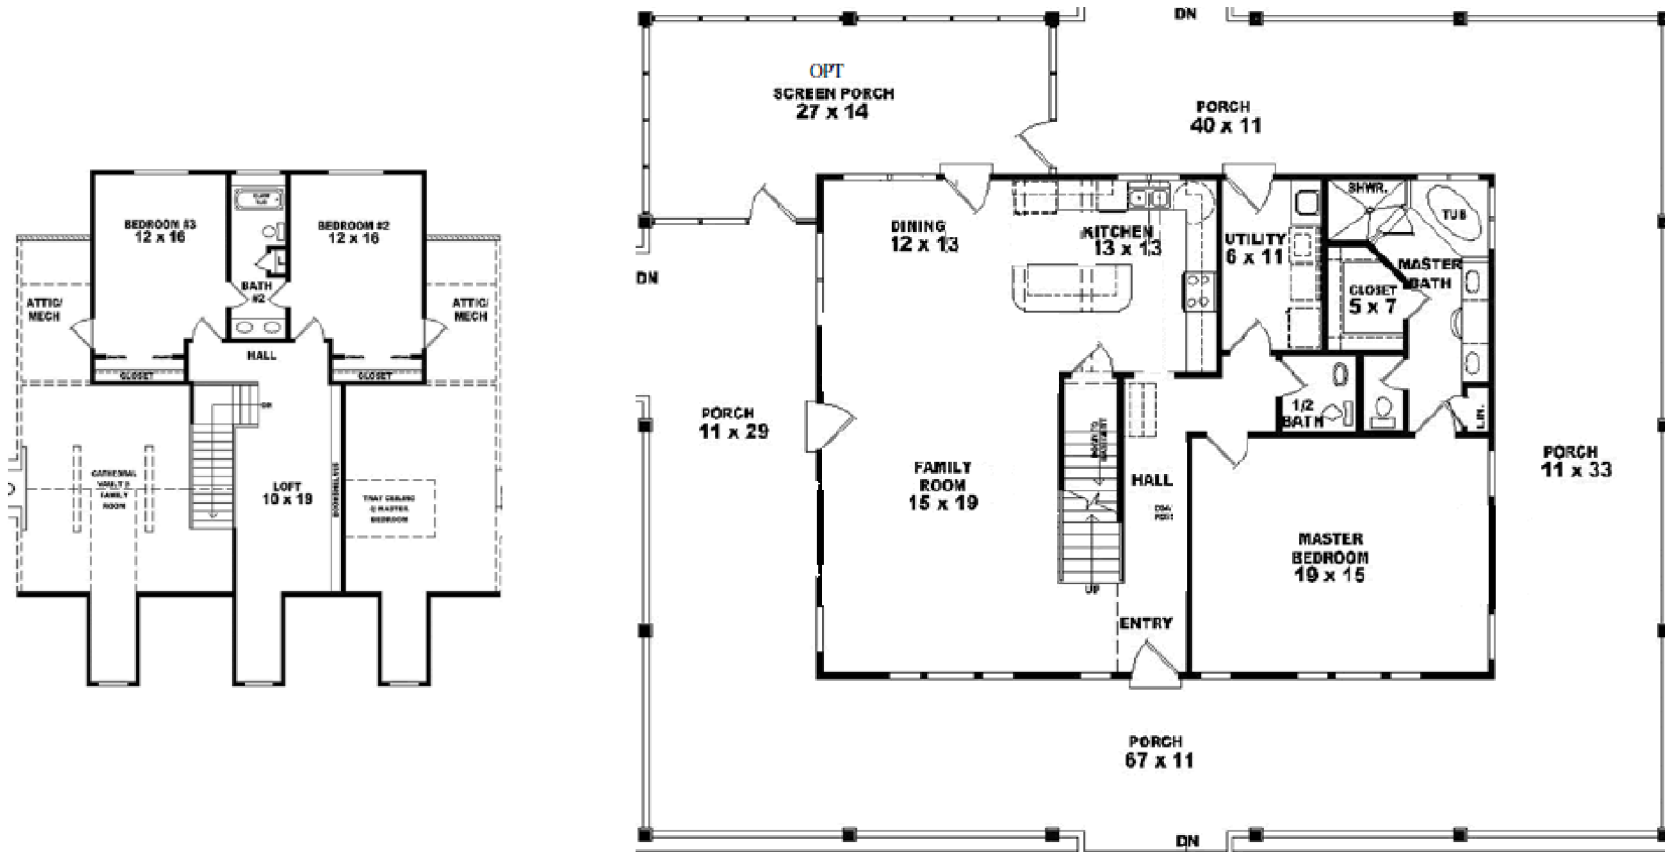

Walz Family Builders

PO Box 1395, Crystal Beach, TX 77650

409-684-8011

www.WalzFamilyBuilders.com

Model 6-1663

Total sq. ft.: 2275