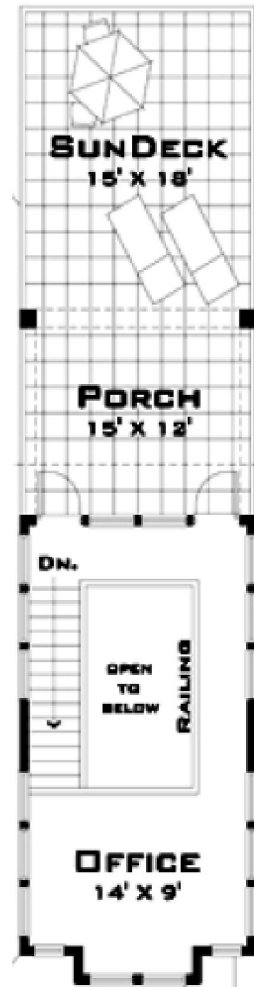

Walz Family Builders

PO Box 1395, Crystal Beach, TX 77650

409-684-8011

www.WalzFamilyBuilders.com

Model 39-126

Total sq. ft.: 2341