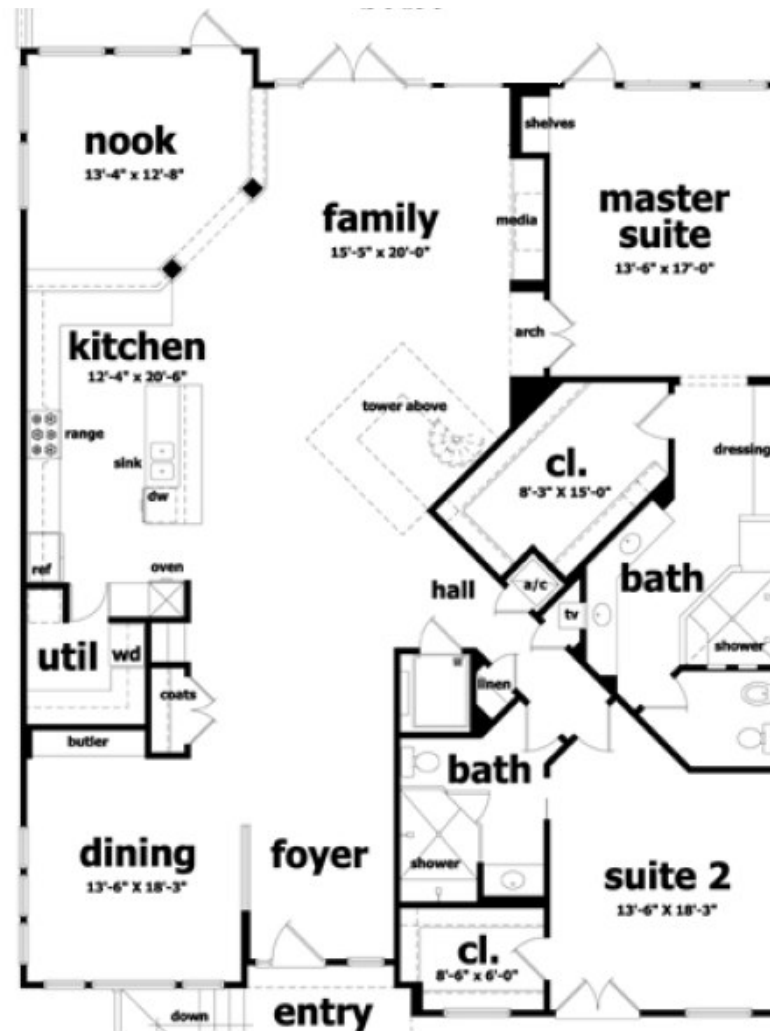

Walz Family Builders

PO Box 1395, Crystal Beach, TX 77650

409-684-8011

www.WalzFamilyBuilders.com

Model 39-164

Total sq. ft.: 2380