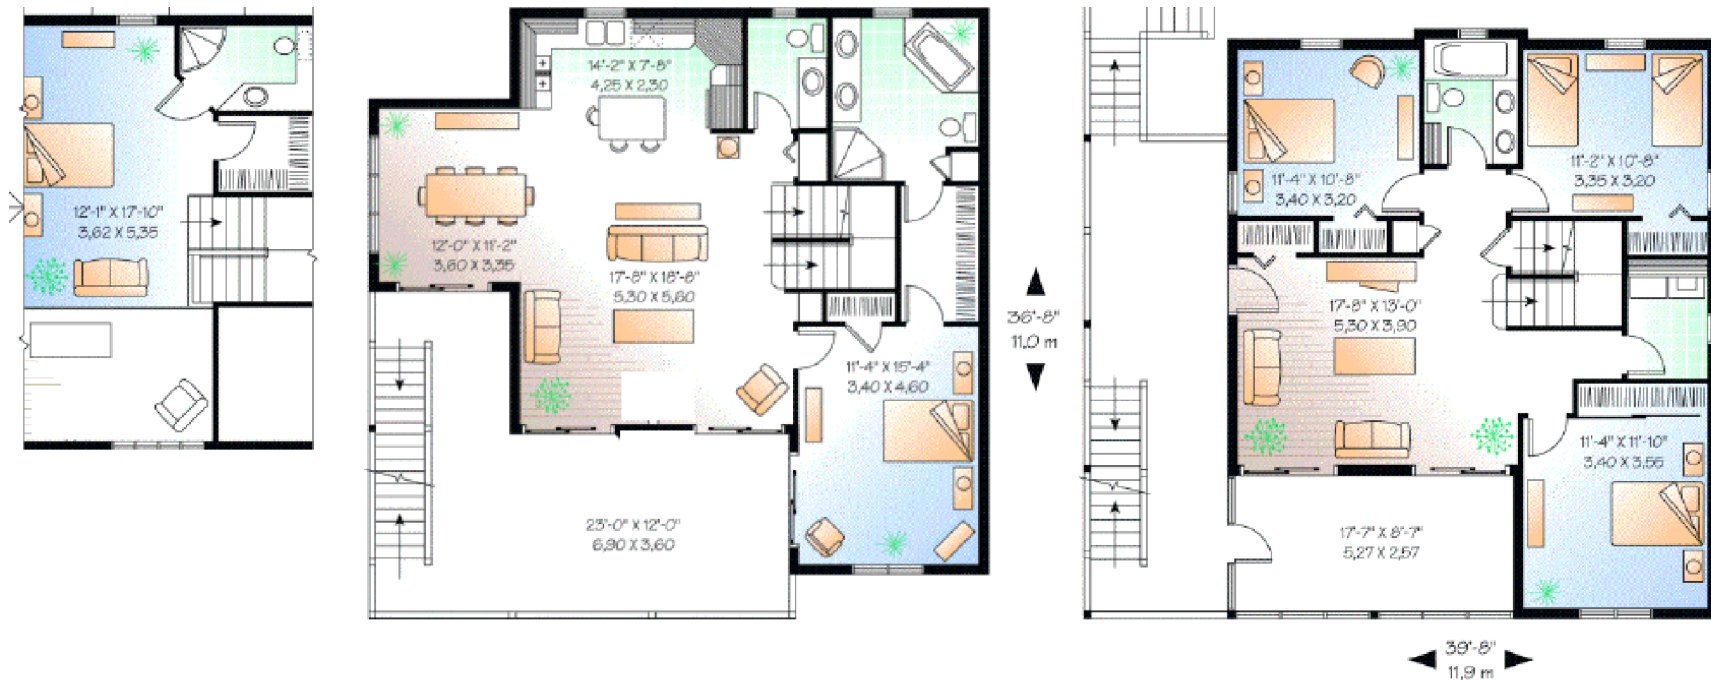

# Walz Family Builders

PO Box 1395, Crystal Beach, TX 77650

409-684-8011

[www.WalzFamilyBuilders.com](http://www.WalzFamilyBuilders.com)

**Model 5-847**

Total sq. ft.: 2392