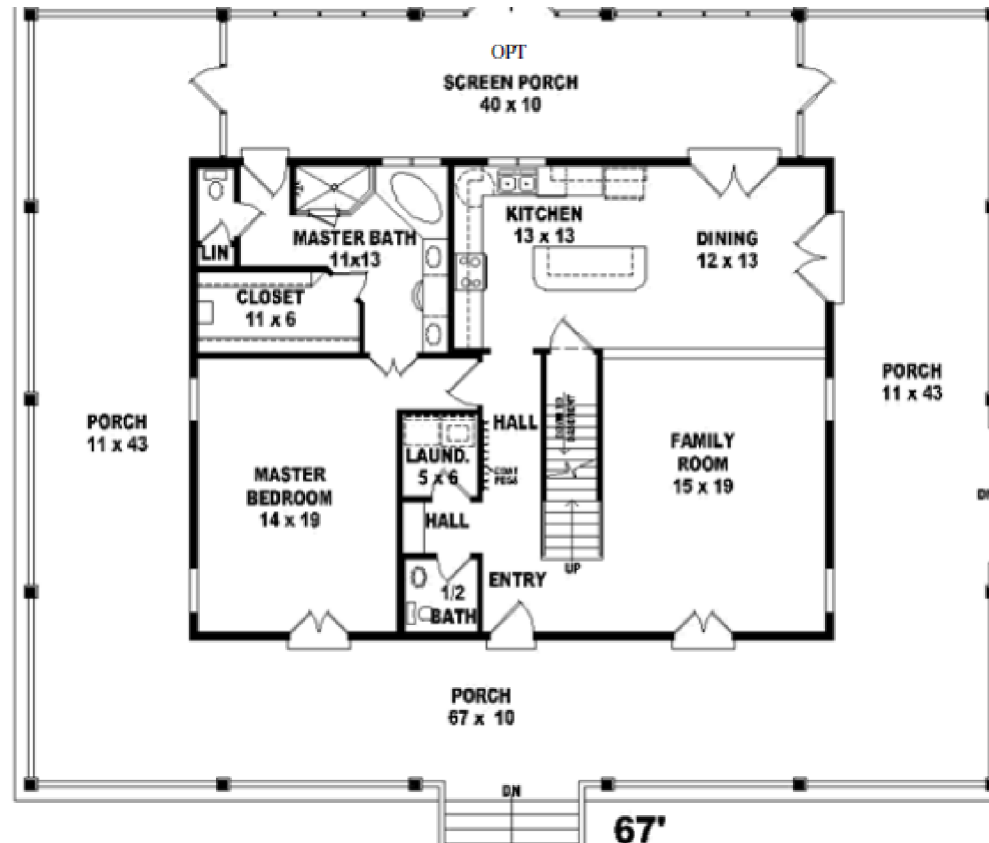

Walz Family Builders

PO Box 1395, Crystal Beach, TX 77650

409-684-8011

www.WalzFamilyBuilders.com

54'

67'

Model 6-322

Total sq. ft.: 2400