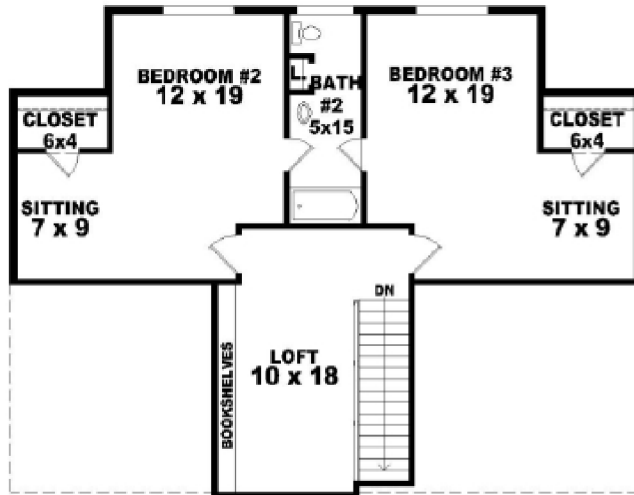

Walz Family Builders

PO Box 1395, Crystal Beach, TX 77650

409-684-8011

www.WalzFamilyBuilders.com

54'

67'

Model 6-322

Total sq. ft.: 2400