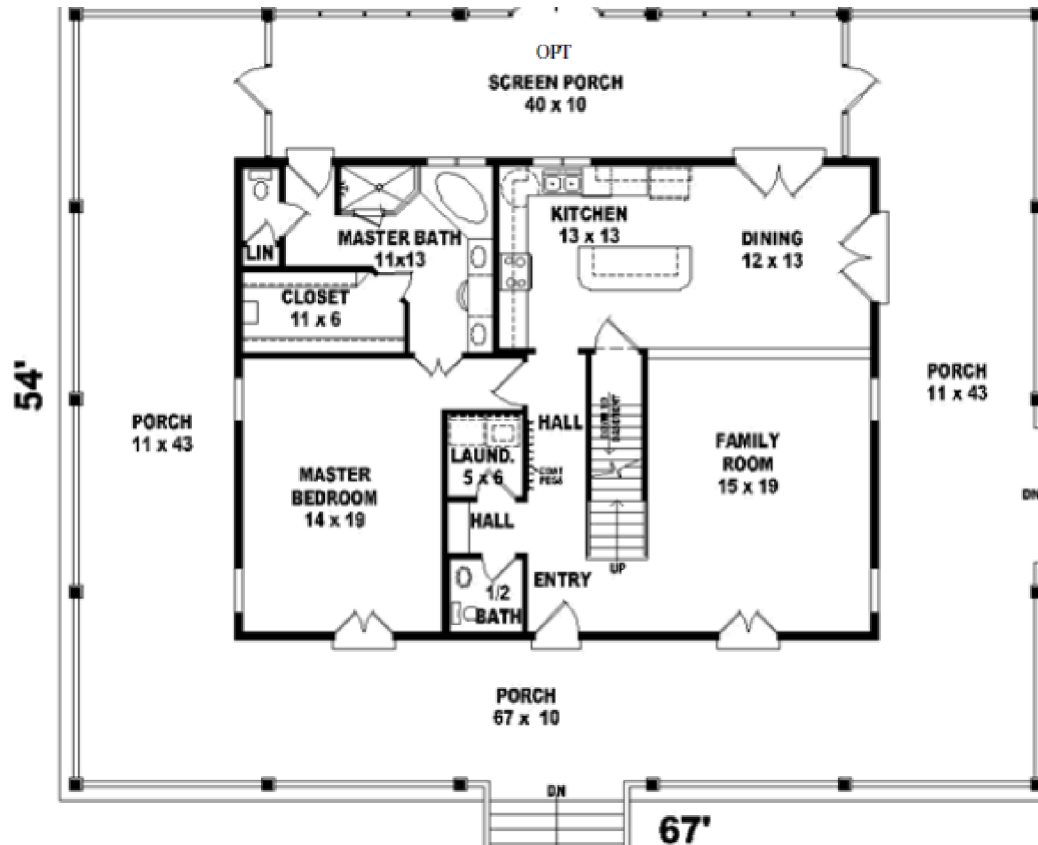

Walz Family Builders

PO Box 1395, Crystal Beach, TX 77650

409-684-8011

www.WalzFamilyBuilders.com

Model 6-322

Total sq. ft.: 2400