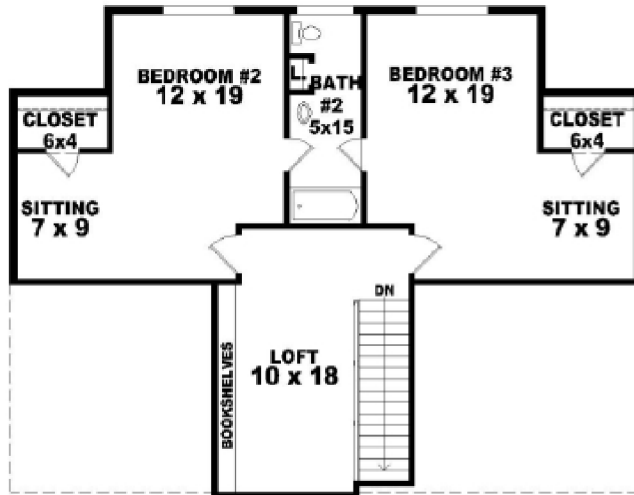

Walz Family Builders

PO Box 1395, Crystal Beach, TX 77650

409-684-8011

www.WalzFamilyBuilders.com

Model 6-322

Total sq. ft.: 2400