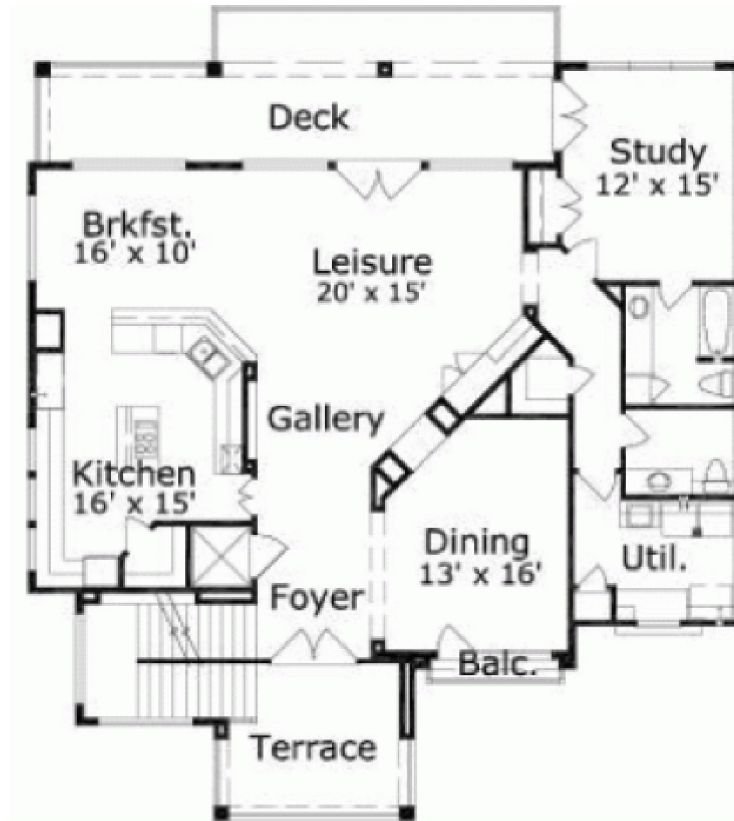

Walz Family Builders

PO Box 1395, Crystal Beach, TX 77650

409-684-8011

www.WalzFamilyBuilders.com

Model 19-1225

Approx. sq. ft.: 2449