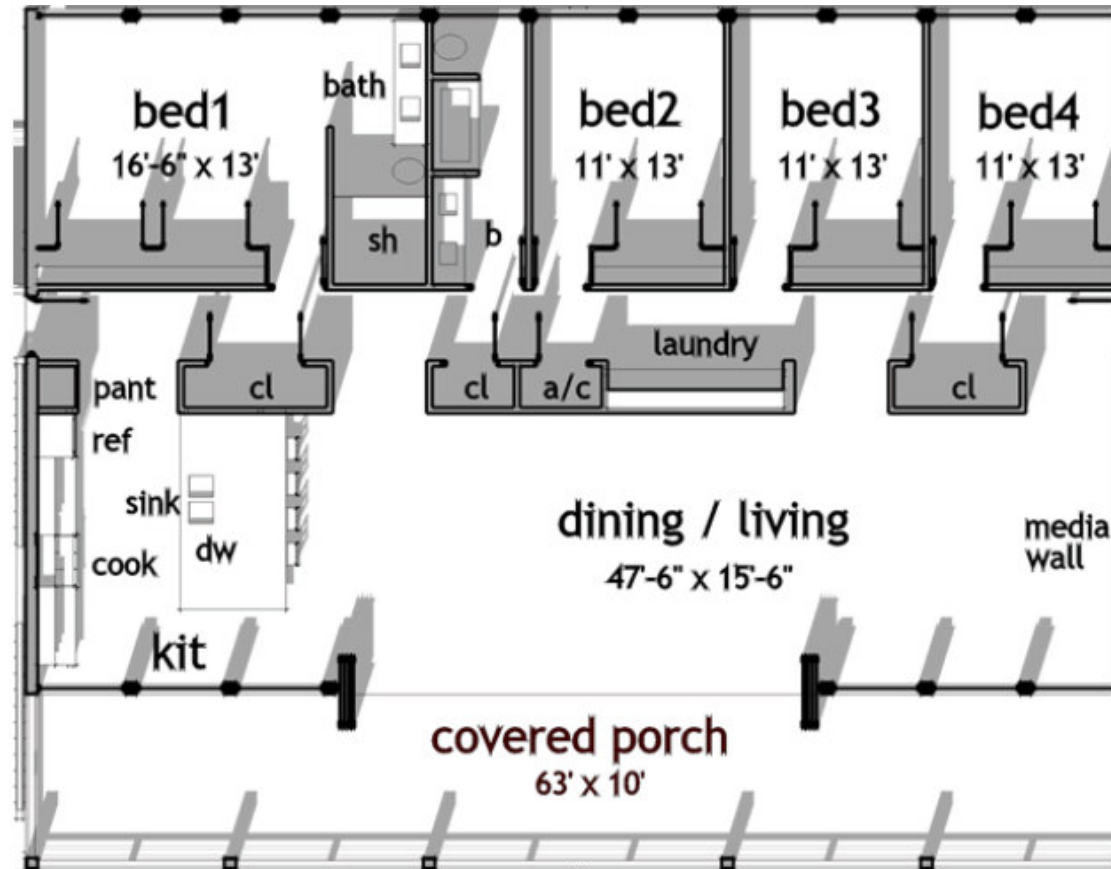

Walz Family Builders

PO Box 1395, Crystal Beach, TX 77650

409-684-8011

www.WalzFamilyBuilders.com

Model 39-173

Total sq. ft.: 2457