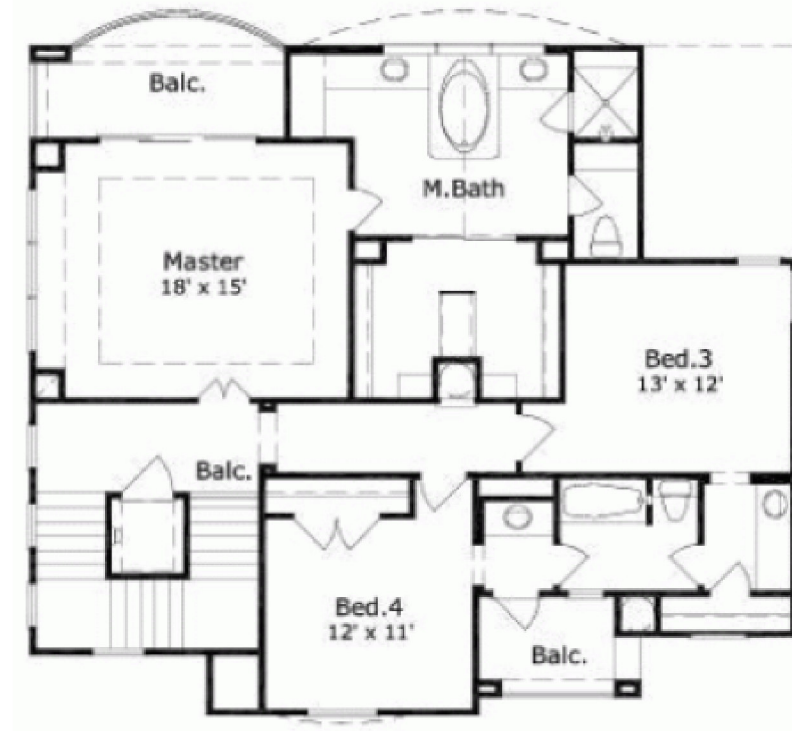

Walz Family Builders

PO Box 1395, Crystal Beach, TX 77650

409-684-8011

www.WalzFamilyBuilders.com

Model 19-750

Total sq. ft.: 2520