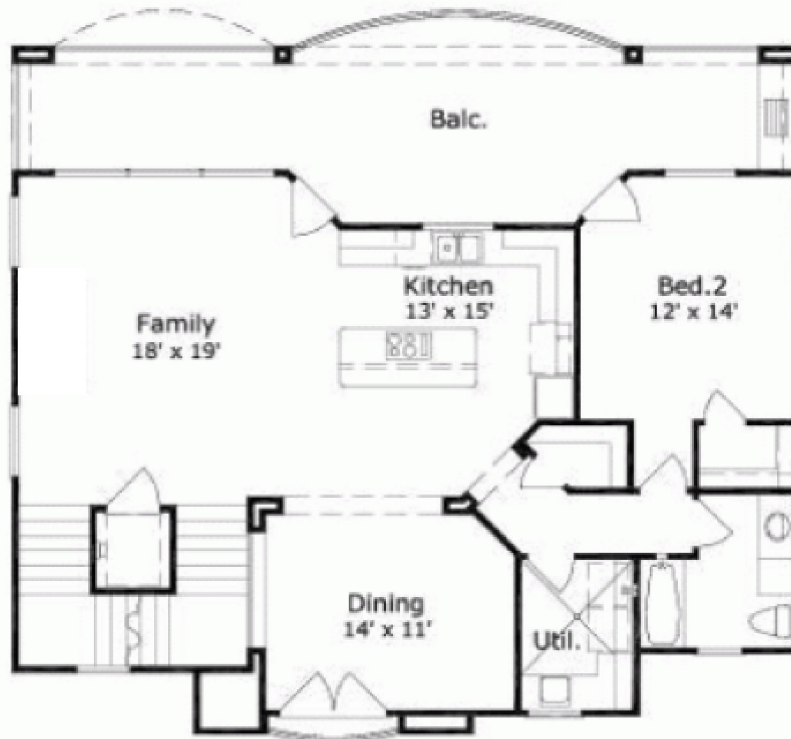

Walz Family Builders

PO Box 1395, Crystal Beach, TX 77650

409-684-8011

www.WalzFamilyBuilders.com

Model 19-750

Total sq. ft.: 2520