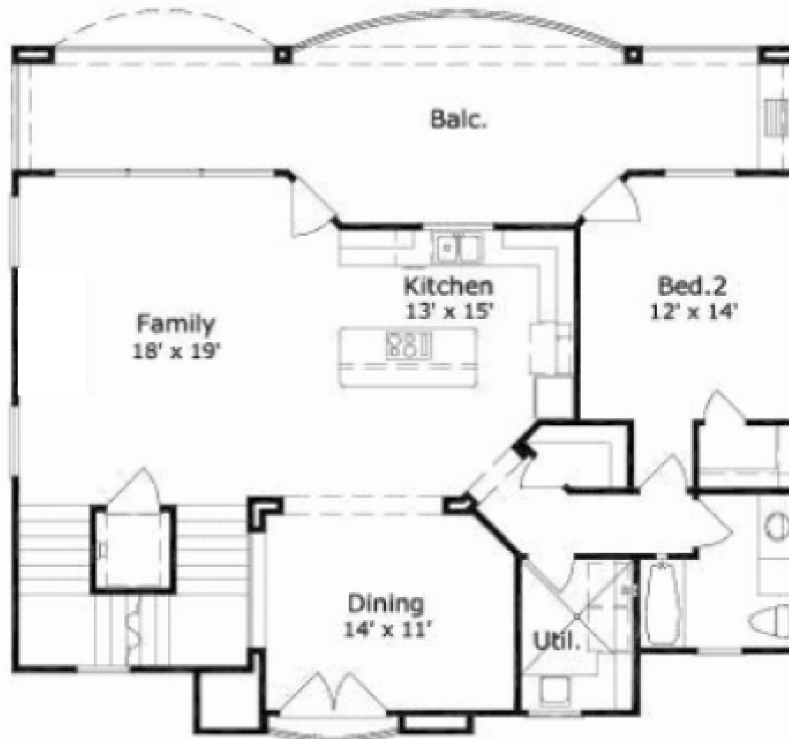

Walz Family Builders

PO Box 1395, Crystal Beach, TX 77650

409-684-8011

www.WalzFamilyBuilders.com

Model 19-750

Total sq. ft.: 2520