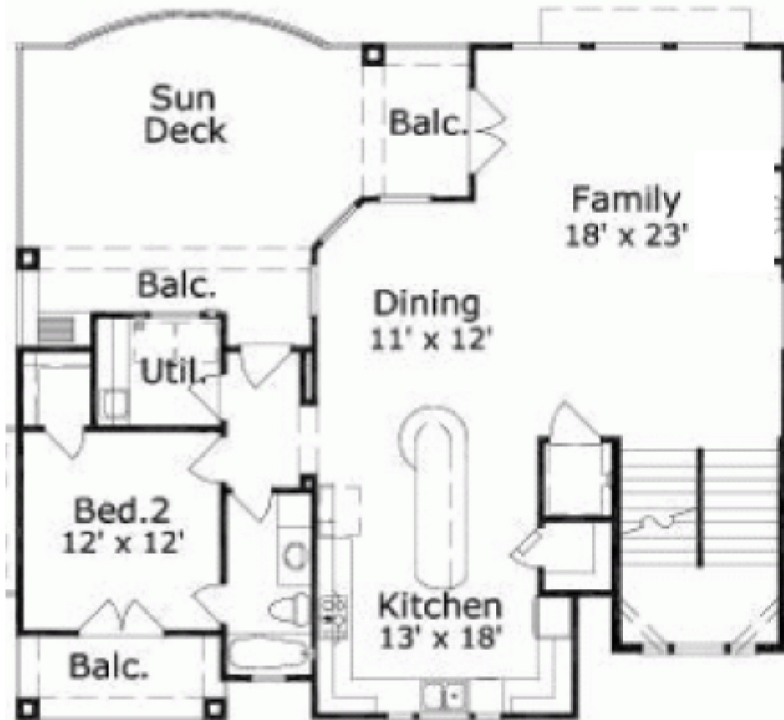

Walz Family Builders

PO Box 1395, Crystal Beach, TX 77650

409-684-8011

www.WalzFamilyBuilders.com

Model 19-1184

Total sq. ft.: 2565