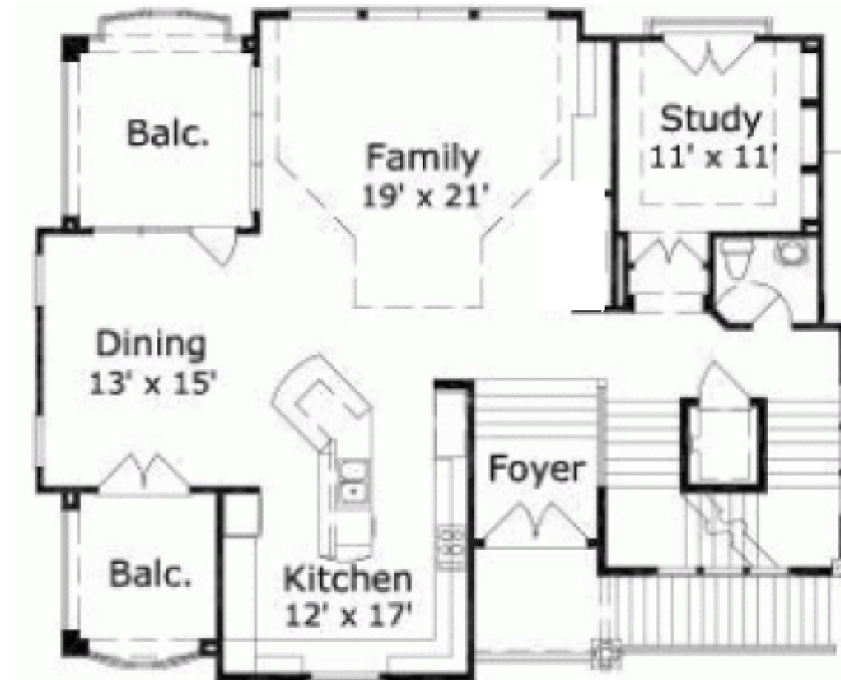

Walz Family Builders

PO Box 1395, Crystal Beach, TX 77650

409-684-8011

www.WalzFamilyBuilders.com

Model 19-738

Total sq. ft.: 2571