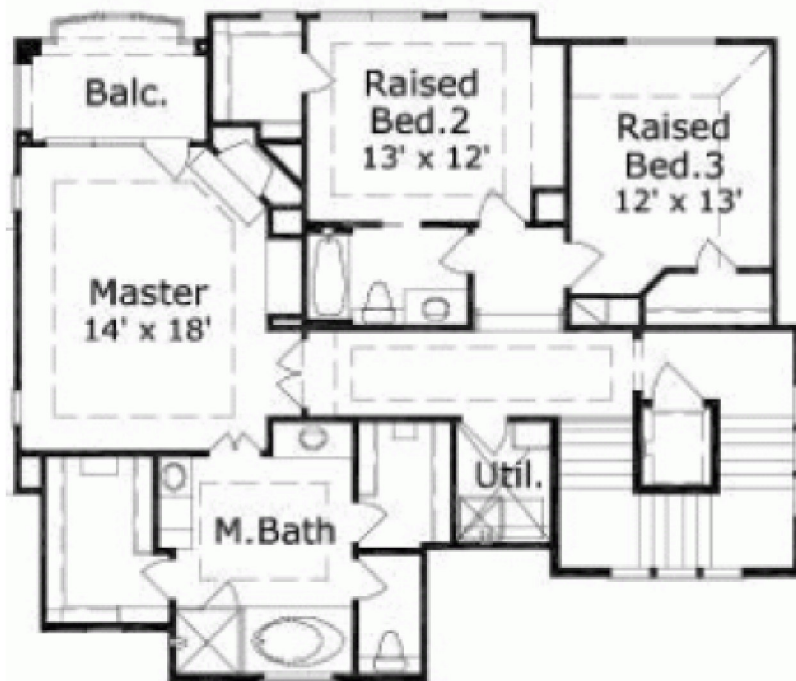

# Walz Family Builders

PO Box 1395, Crystal Beach, TX 77650

409-684-8011

[www.WalzFamilyBuilders.com](http://www.WalzFamilyBuilders.com)

**Model 19-738**

Total sq. ft.: 2571