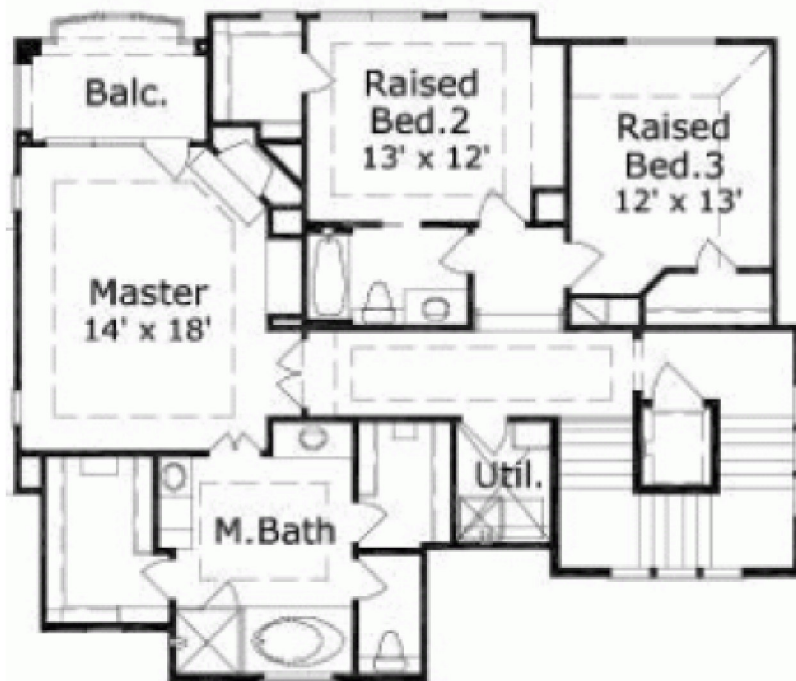

Walz Family Builders

PO Box 1395, Crystal Beach, TX 77650

409-684-8011

www.WalzFamilyBuilders.com

Model 19-738

Total sq. ft.: 2571