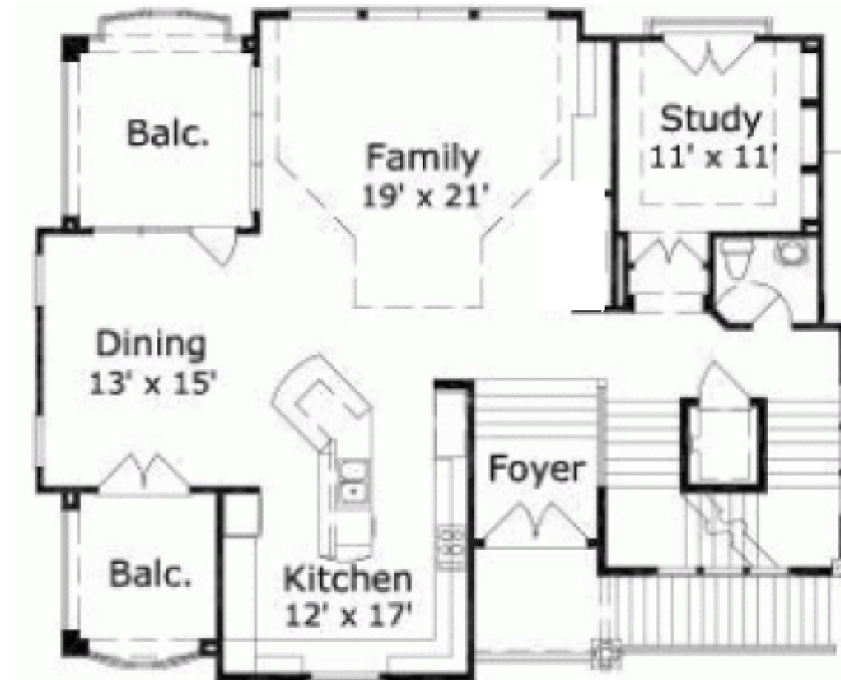

# Walz Family Builders

PO Box 1395, Crystal Beach, TX 77650

409-684-8011

[www.WalzFamilyBuilders.com](http://www.WalzFamilyBuilders.com)

**Model 19-738**

Total sq. ft.: 2571