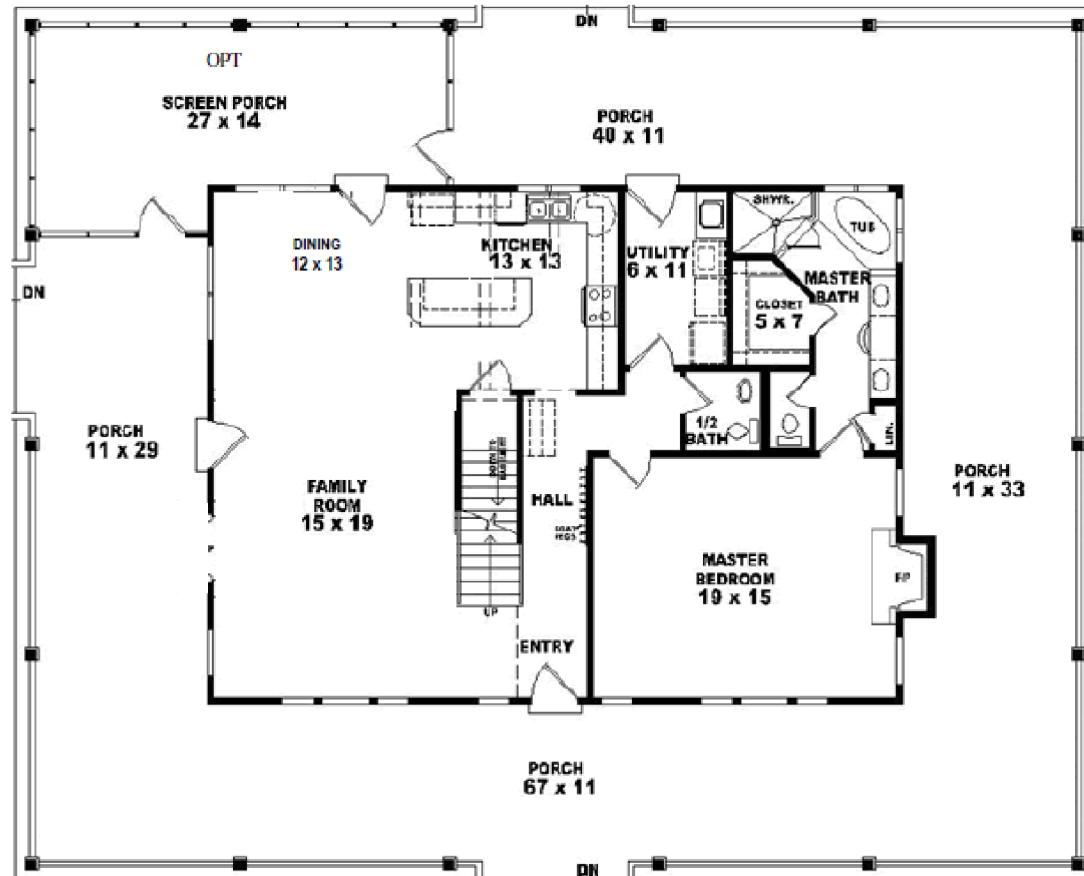

# Walz Family Builders

PO Box 1395, Crystal Beach, TX 77650

409-684-8011

[www.WalzFamilyBuilders.com](http://www.WalzFamilyBuilders.com)

**Model 6-1661**

Total sq. ft.: 2585