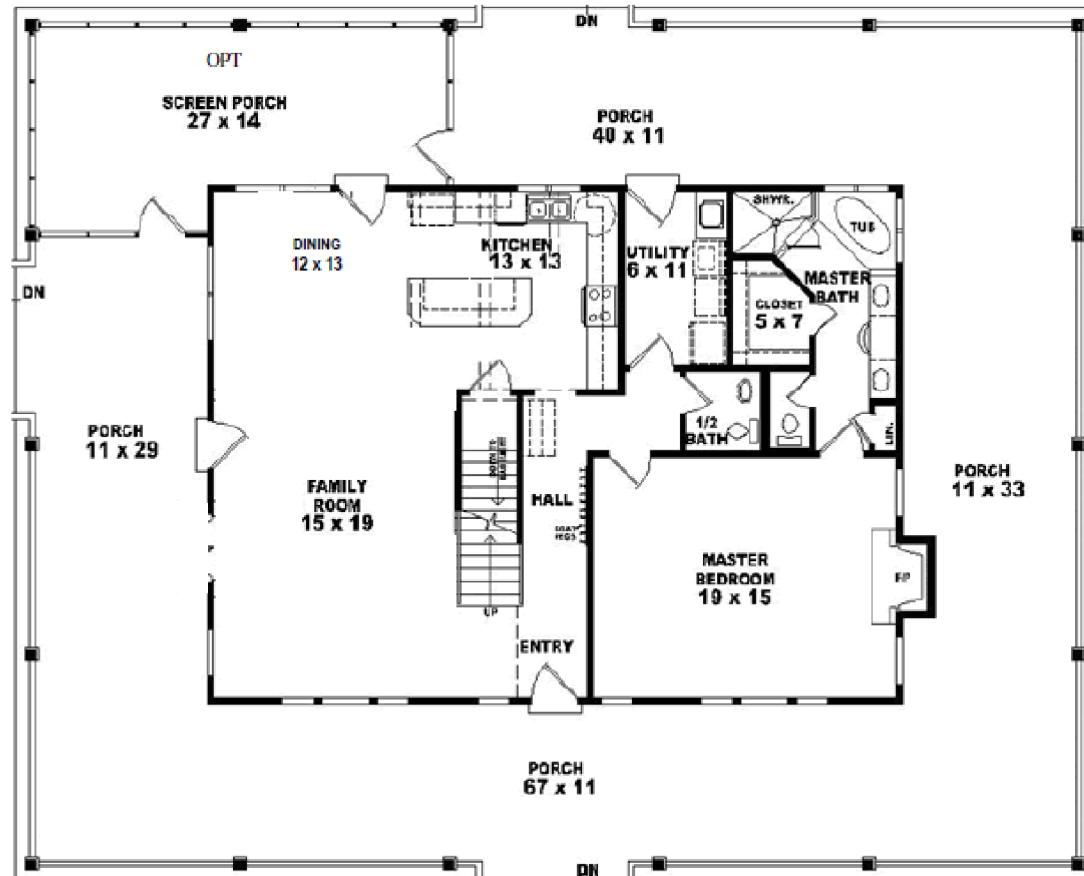

Walz Family Builders

PO Box 1395, Crystal Beach, TX 77650

409-684-8011

www.WalzFamilyBuilders.com

Model 6-1661

Total sq. ft.: 2585