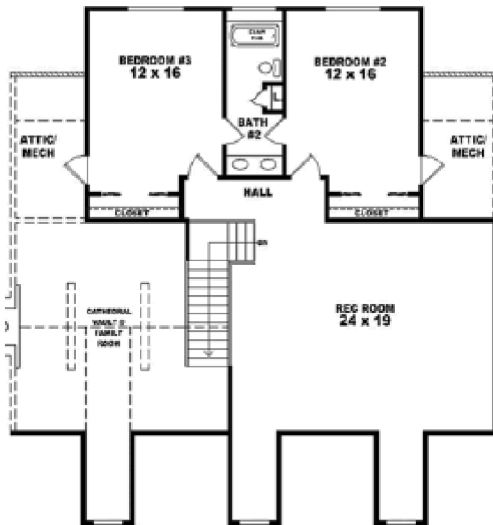

# Walz Family Builders

PO Box 1395, Crystal Beach, TX 77650

409-684-8011

[www.WalzFamilyBuilders.com](http://www.WalzFamilyBuilders.com)

**Model 6-1661**

Total sq. ft.: 2585