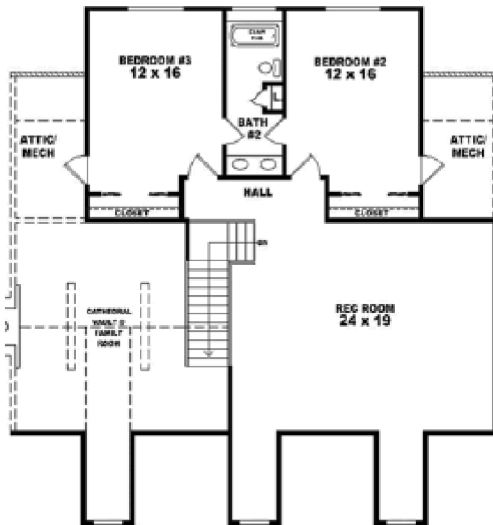

Walz Family Builders

PO Box 1395, Crystal Beach, TX 77650

409-684-8011

www.WalzFamilyBuilders.com

Model 6-1661

Total sq. ft.: 2585